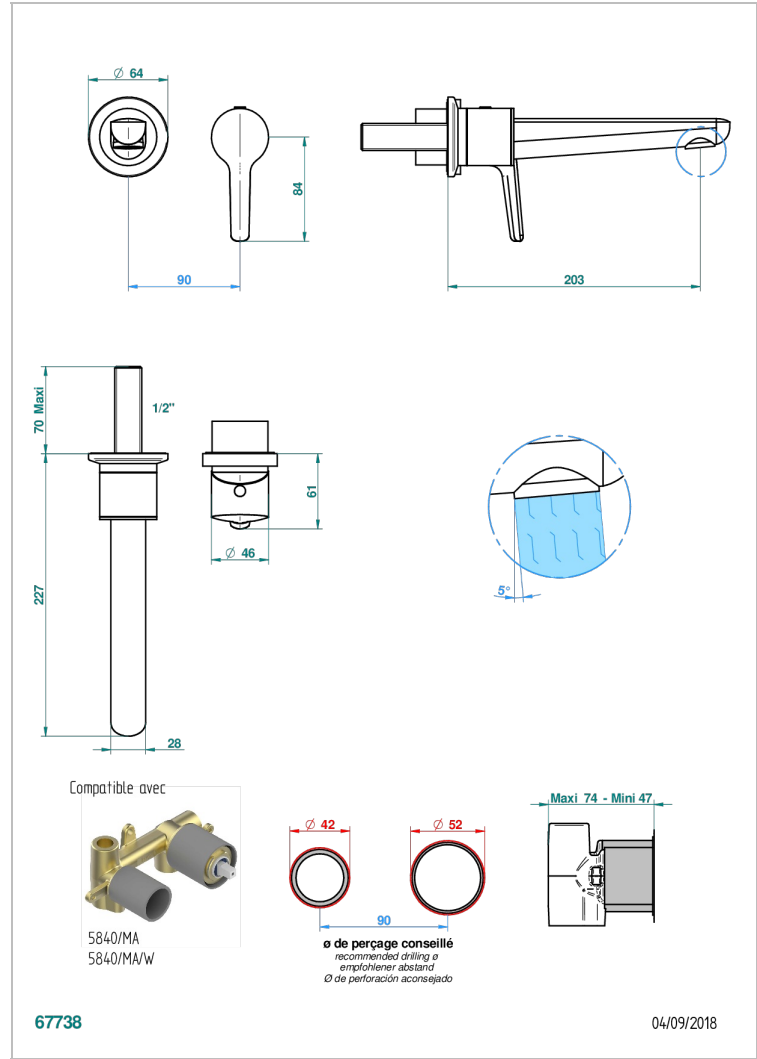

SYSTEM SMOOTH METAL WITH LEVER

G9B-6541B

THG[®]
PARIS

Trim only for Built-in basin mixer with spout (two x 1/2" inlets and one 1/2" outlet), without waste

CARACTERÍSTICAS

- System Smooth Metal with lever
- Trim only for Built-in basin mixer with spout (two x 1/2" inlets and one 1/2" outlet), without waste

ESPECIFICACIONES TÉCNICAS

- Recommandé : 3 bars (max. 5 bars) - Advised : 43,5 psi (max. 72 psi)
- 15 l/min à 3 bars (4 gpm at 43.5 psi)

PRODUCTOS RELACIONADOS

- Ref. G00-5840/MA Parte empotrada para mezclador mural con salida hembra 1/2