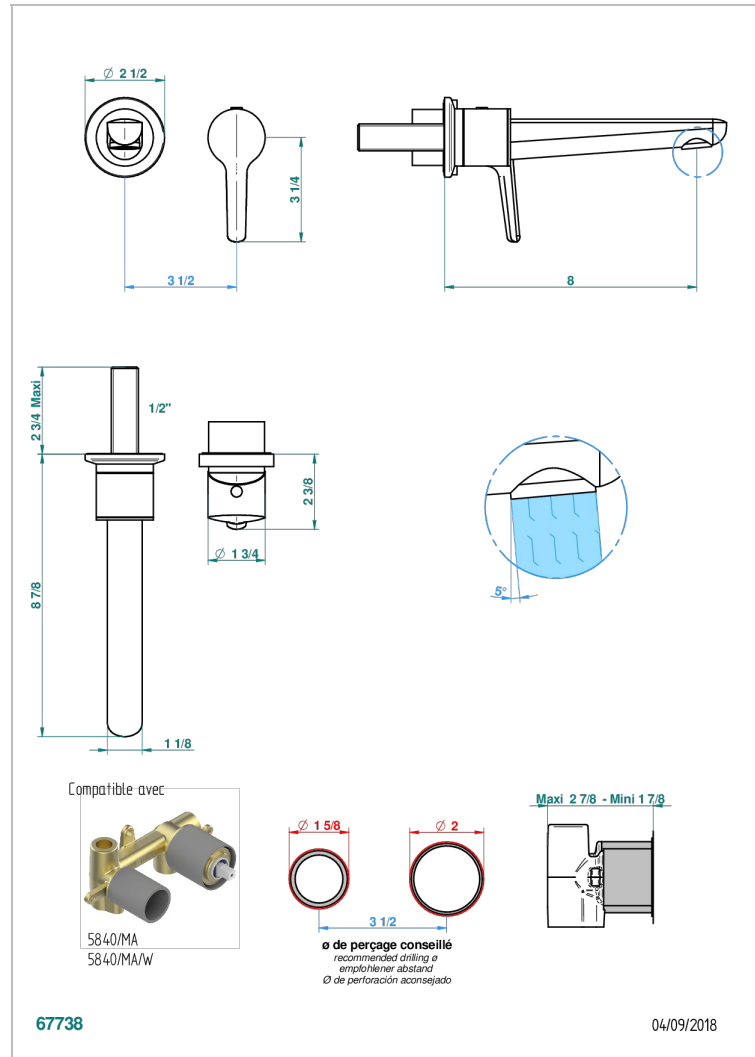

SYSTEM SMOOTH METAL WITH LEVER

G9B-6541B

THG[®]
PARIS

Trim only for Built-in basin mixer with spout (two x 1/2" inlets and one 1/2" outlet), without waste

CARACTERÍSTICAS

- System Smooth Metal with lever
- Trim only for Built-in basin mixer with spout (two x 1/2" inlets and one 1/2" outlet), without waste

ESPECIFICACIONES TÉCNICAS

- Recommandé : 3 bars (max. 5 bars) - Advised : 43,5 psi (max. 72 psi)
- 15 l/min à 3 bars (4 gpm at 43.5 psi)

PRODUCTOS RELACIONADOS

- Ref. G00-5840/MA Parte empotrada para mezclador mural con salida hembra 1/2