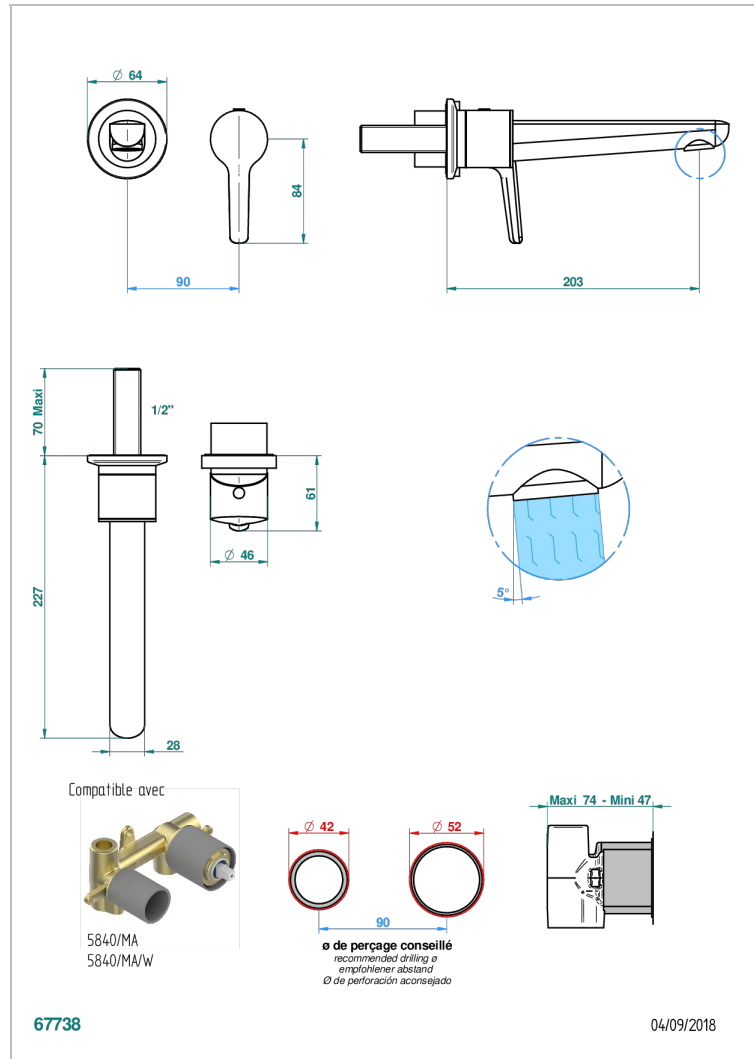

SYSTEM SMOOTH METAL WITH LEVER

G9B-6541B

Trim only for Built-in basin mixer with spout (two x 1/2" inlets and one 1/2" outlet), without waste

特色

- System Smooth Metal with lever
- Trim only for Built-in basin mixer with spout (two x 1/2" inlets and one 1/2" outlet), without waste

技术特征

- Recommandé : 3 bars (max. 5 bars) - Advised : 43,5 psi (max. 72 psi)
- 15 l/min à 3 bars (4 gpm at 43.5 psi)

相关的SKU

- Ref. G00-5840/MA 卫浴套装, 含: 入墙式弯管出水管, 1米25强化软管, 触控式花洒和托勾, 美国标准

可选饰面

Black ceram - D30
Blush PVD - H62
Graphite PVD - H64
Matt Umber PVD - H67
Matt blush PVD - H60
Matt graphite PVD - H65