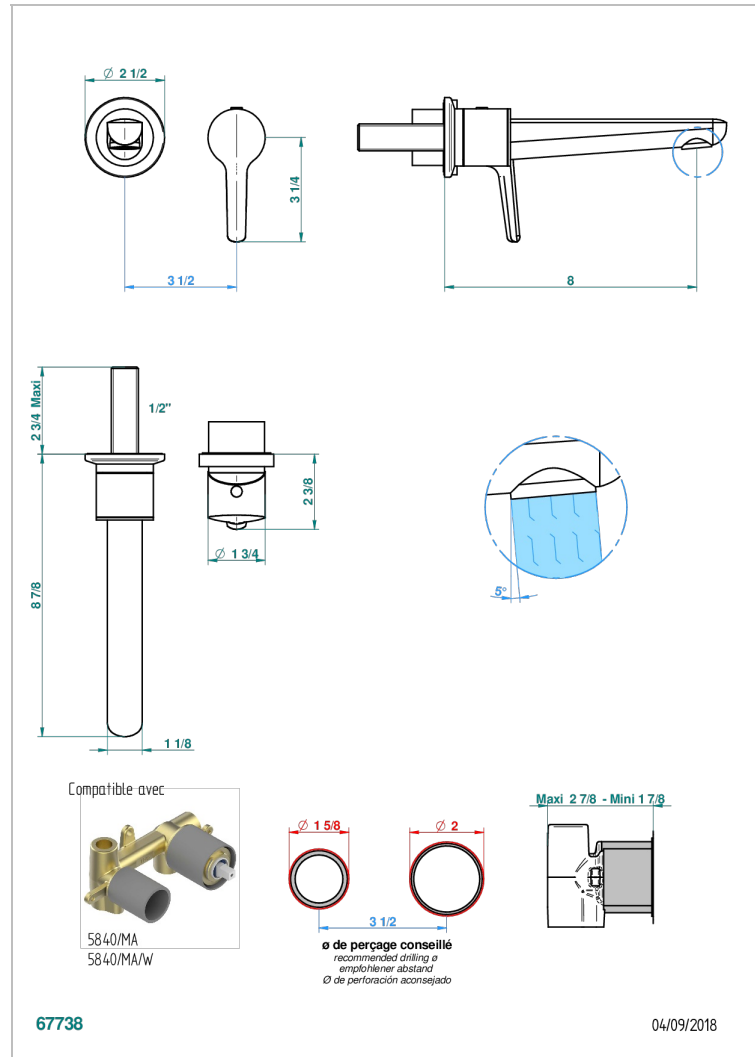

# SYSTEM SMOOTH METAL WITH LEVER

G9B-6541B

THG<sup>®</sup>  
PARIS

Trim only for Built-in basin mixer with spout (two x 1/2" inlets and one 1/2" outlet), without waste

## CARACTERÍSTICAS

- System Smooth Metal with lever
- Trim only for Built-in basin mixer with spout (two x 1/2" inlets and one 1/2" outlet), without waste

## PRODUCTOS RELACIONADOS

- Ref. G00-5840/MA Parte empotrada para mezclador mural con salida hembra 1/2