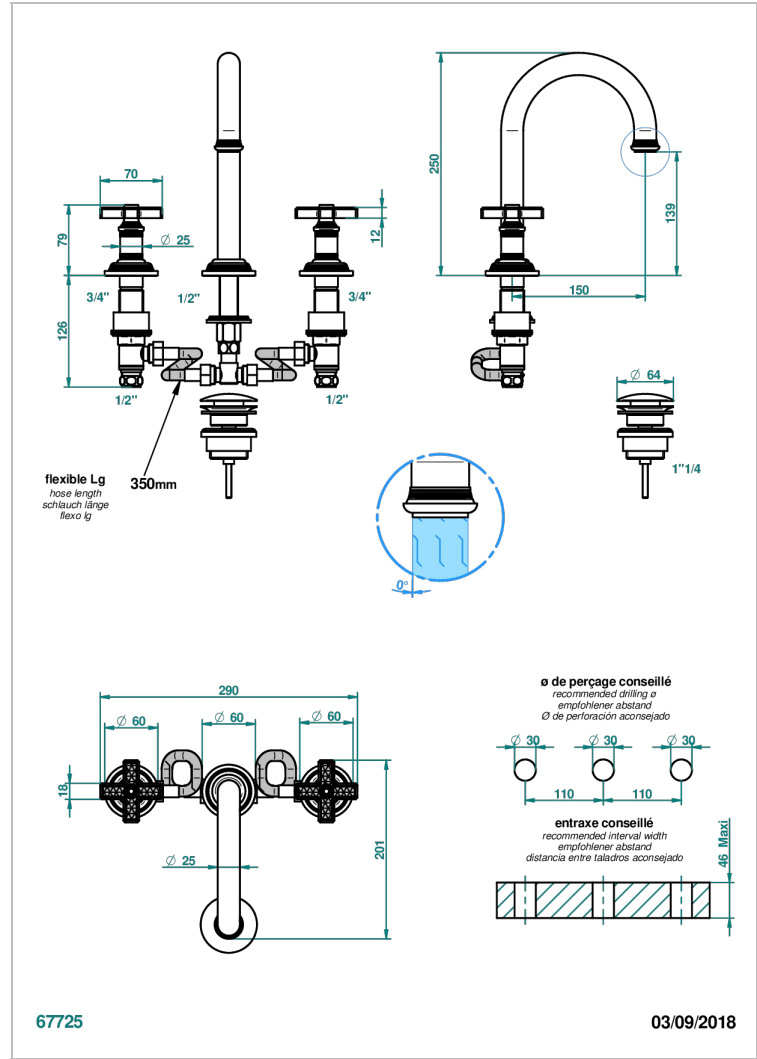

# WEST COAST WITH GUILLOCHE DECOR

U9C-152/W

Rim mounted 3-hole basin mixer with waste, high spout - WRAS approved

## CHARACTERISTIC

- WRAS : 240402020