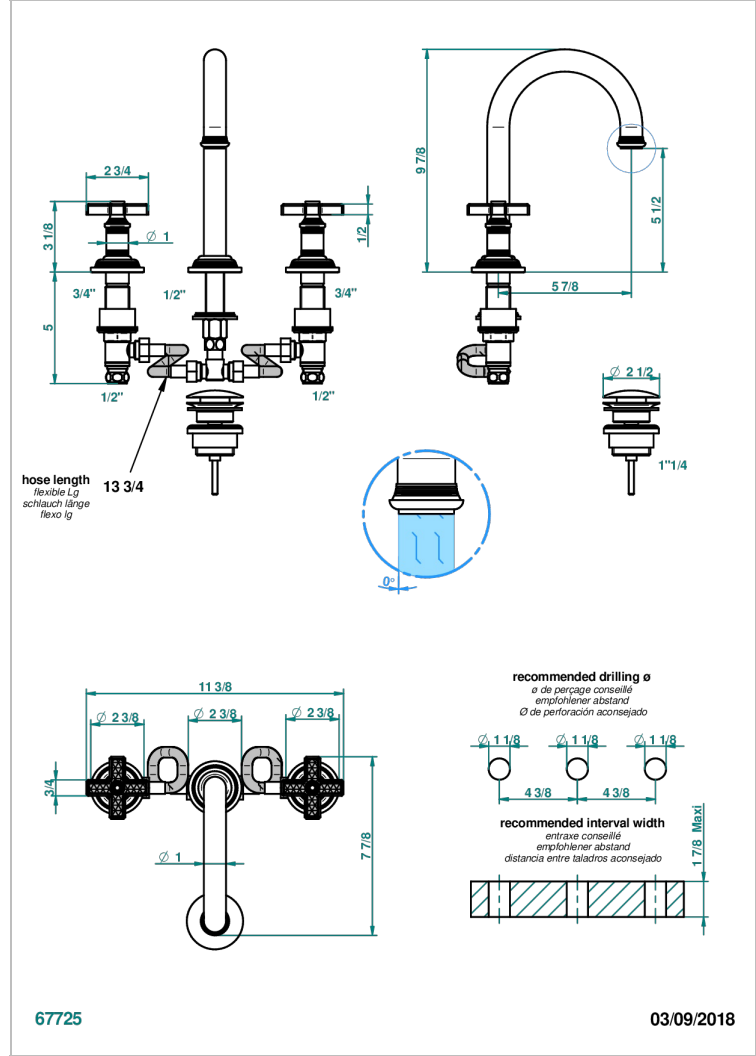

WEST COAST WITH GUILLOCHE DECOR

U9C-152/W

Rim mounted 3-hole basin mixer with waste, high spout - WRAS approved

CHARACTERISTIC

- WRAS : 240402020

STANDARDS

AVAILABLE FINITIONS

Antique nickel - H28
Black ceram - D30
Blush PVD - H62
Brass color PVD - H49
Brown bronze color PVD - F33
Gold color PVD - H52