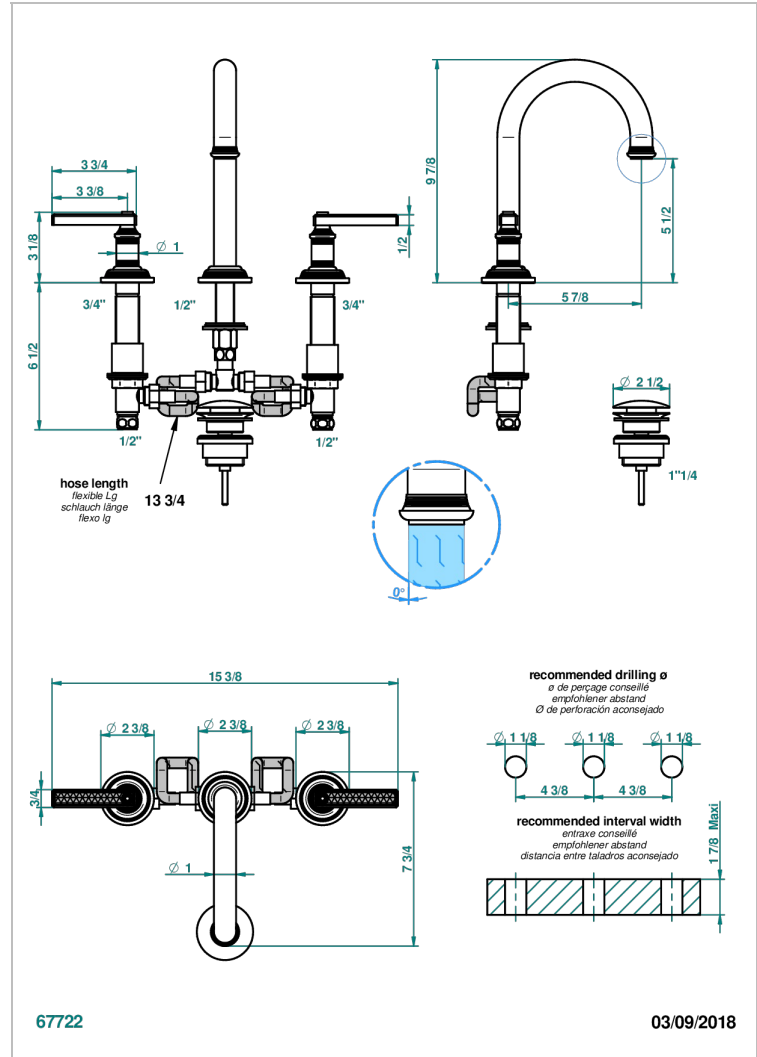

WEST COAST WITH GUILLOCHE DECOR WITH LEVER

U9D-152M/W

Rim mounted 3-hole basin mixer with waste for marble, high spout - WRAS approved

CHARACTERISTIC

- WRAS : 240402020

STANDARDS

AVAILABLE FINITIONS

Antique nickel - H28
Black ceram - D30
Blush PVD - H62
Brass color PVD - H49
Brown bronze color PVD - F33
Gold color PVD - H52