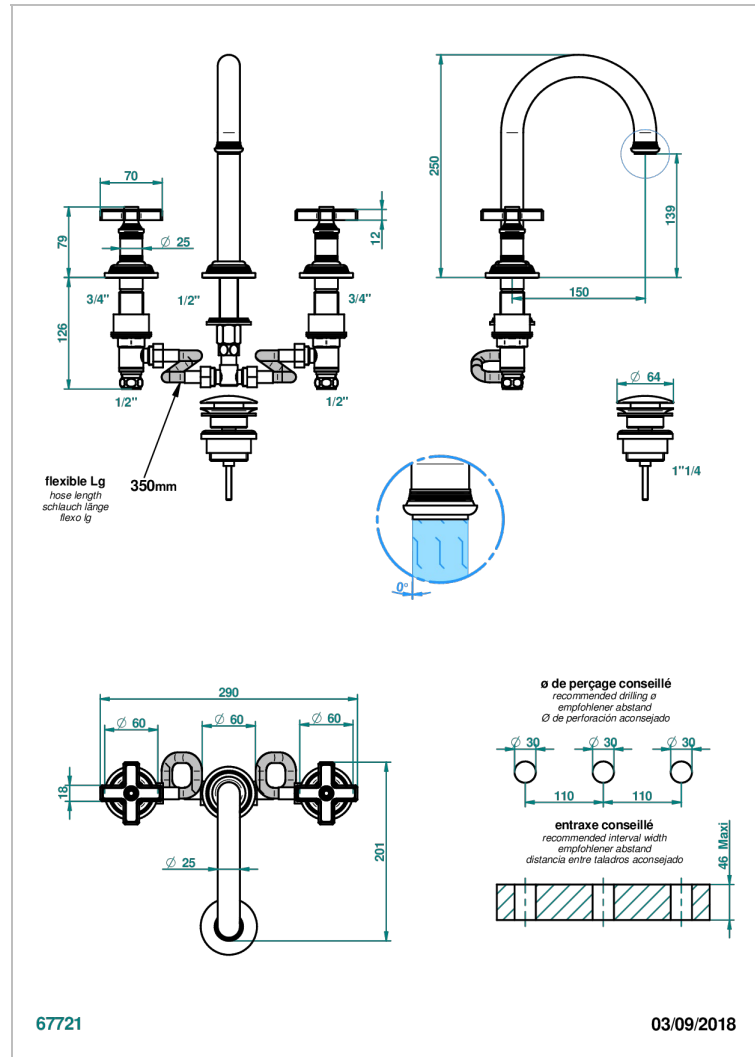

# WEST COAST BLACK ONYX

U9E-152/W

Rim mounted 3-hole basin mixer with waste, high spout - WRAS approved

## CHARACTERISTIC

- WRAS : 240402020