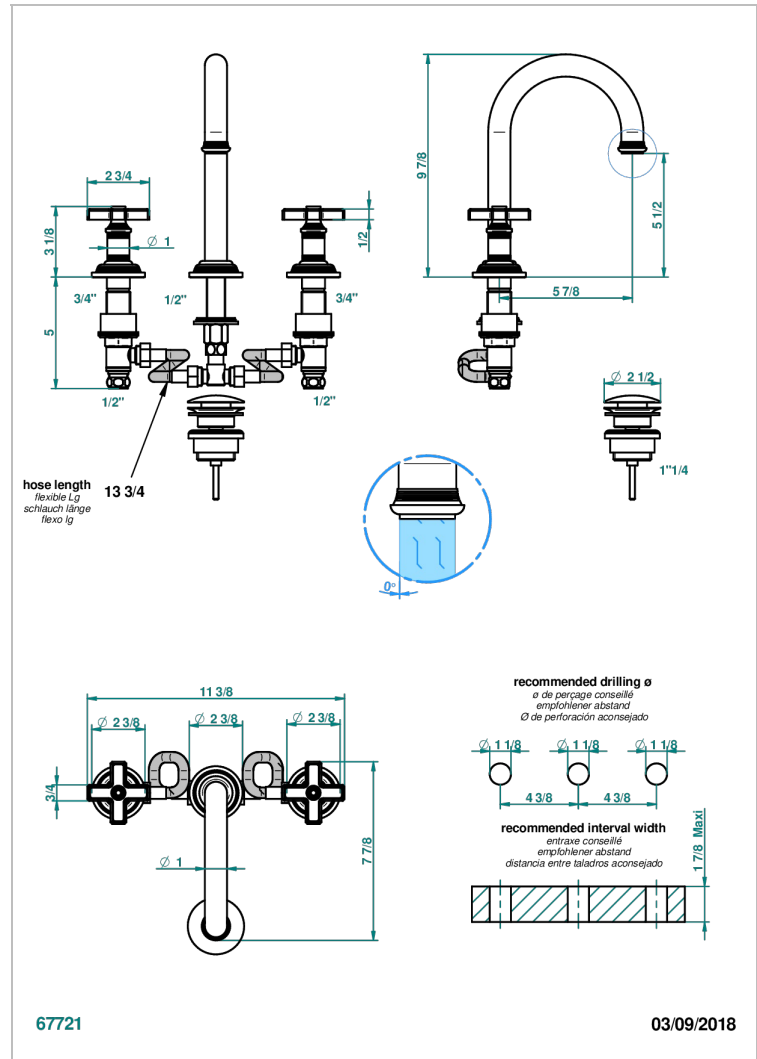

WEST COAST BLACK ONYX

U9E-152/W

Rim mounted 3-hole basin mixer with waste, high spout - WRAS approved

THG
PARIS

CHARACTERISTIC

- WRAS : 240402020

STANDARDS

AVAILABLE FINITIONS