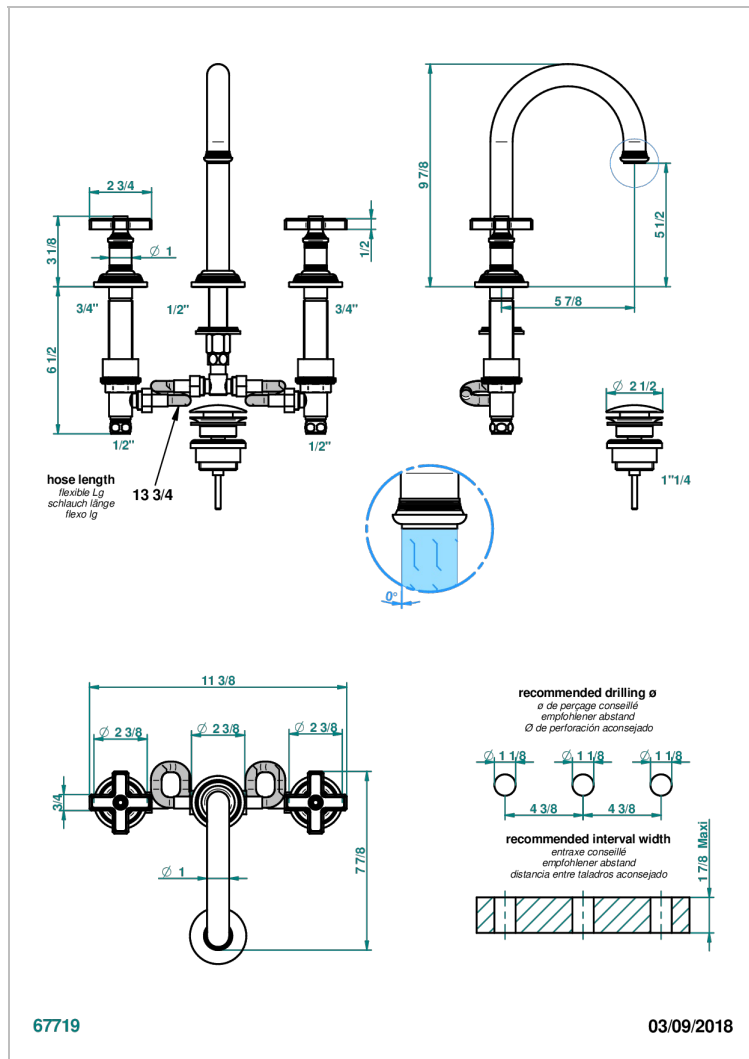

WEST COAST BLACK ONYX

U9E-152M/W

THG
PARIS

Rim mounted 3-hole basin mixer with waste for marble, high spout - WRAS approved

CHARACTERISTIC

- WRAS : 240402020

STANDARDS

AVAILABLE FINITIONS