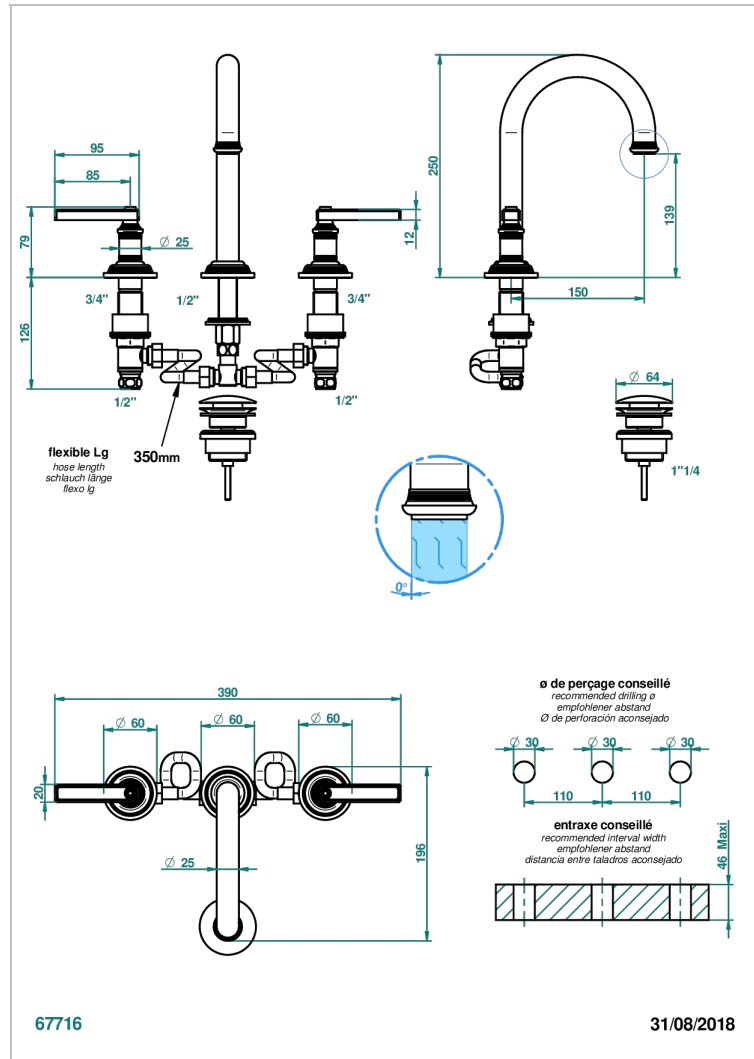

WEST COAST BLACK ONYX WITH LEVER

U9F-152/W

Rim mounted 3-hole basin mixer with waste, high spout - WRAS approved

CHARACTERISTIC

- WRAS : 240402020

STANDARDS

AVAILABLE FINITIONS

Antique nickel - H28
Black ceram - D30
Blush PVD - H62
Brass color PVD - H49
Brown bronze color PVD - F33
Gold color PVD - H52