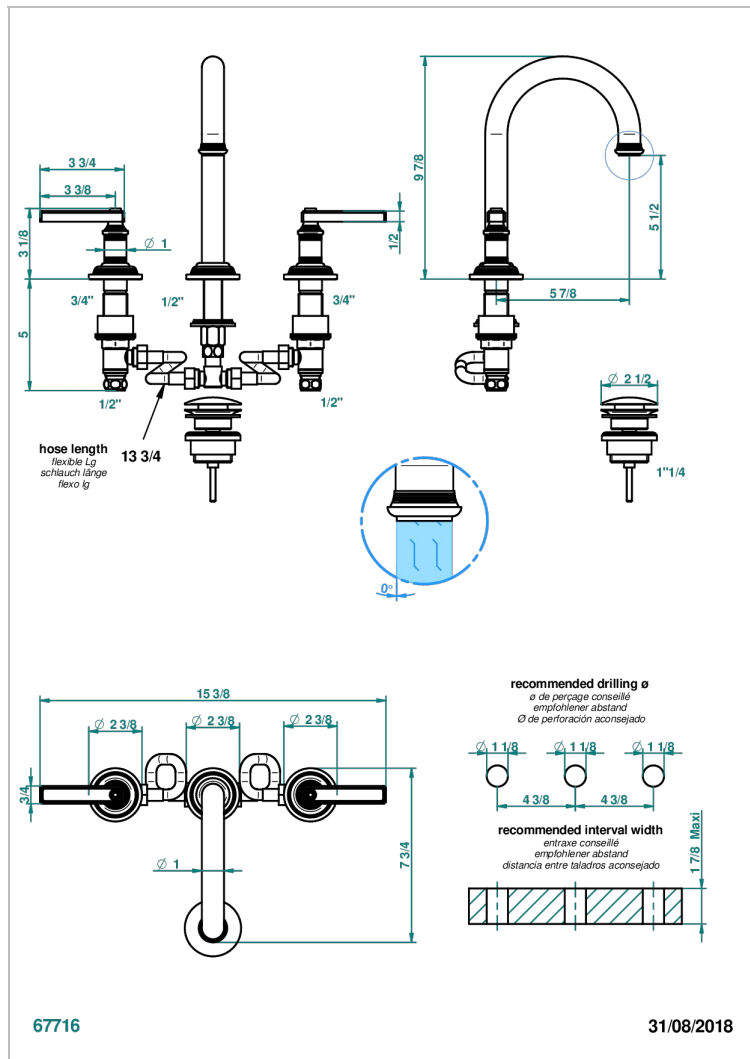

WEST COAST BLACK ONYX WITH LEVER

U9F-152/W

Rim mounted 3-hole basin mixer with waste, high spout - WRAS approved

CHARACTERISTIC

- WRAS : 240402020

STANDARDS

AVAILABLE FINITIONS

Antique nickel - H28
Black ceram - D30
Blush PVD - H62
Brass color PVD - H49
Brown bronze color PVD - F33
Gold color PVD - H52