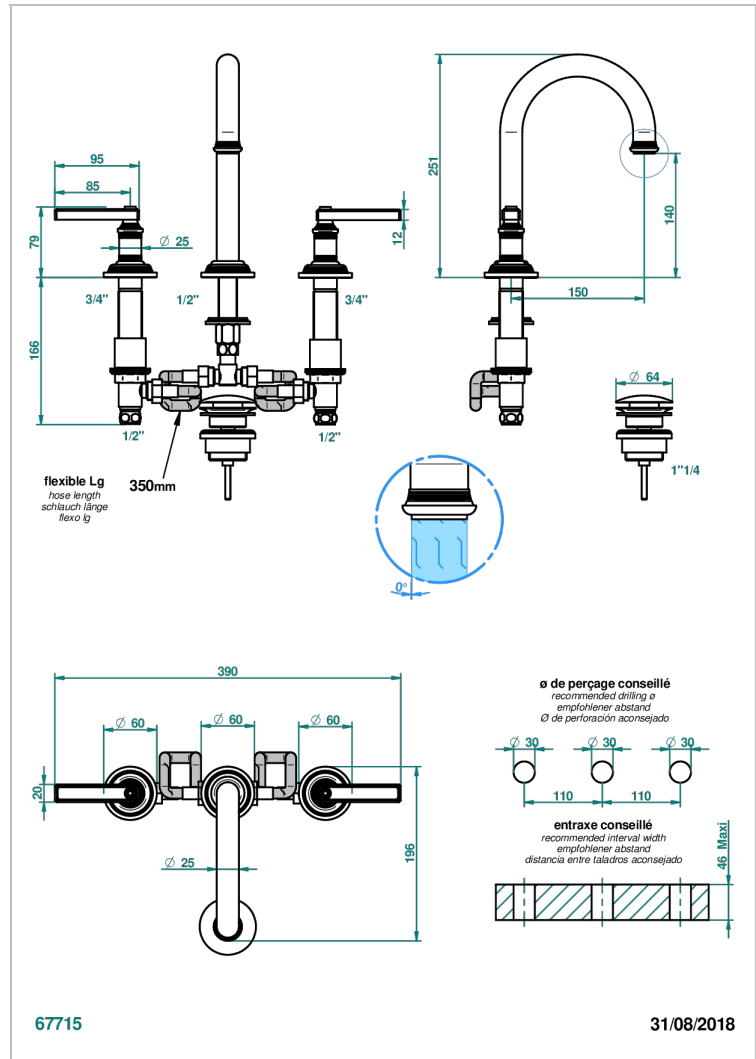

WEST COAST BLACK ONYX WITH LEVER

U9F-152M/W

Rim mounted 3-hole basin mixer with waste for marble, high spout - WRAS approved

CHARACTERISTIC

- WRAS : 240402020

STANDARDS

AVAILABLE FINITIONS

Antique nickel - H28
Black ceram - D30
Blush PVD - H62
Brass color PVD - H49
Brown bronze color PVD - F33
Gold color PVD - H52