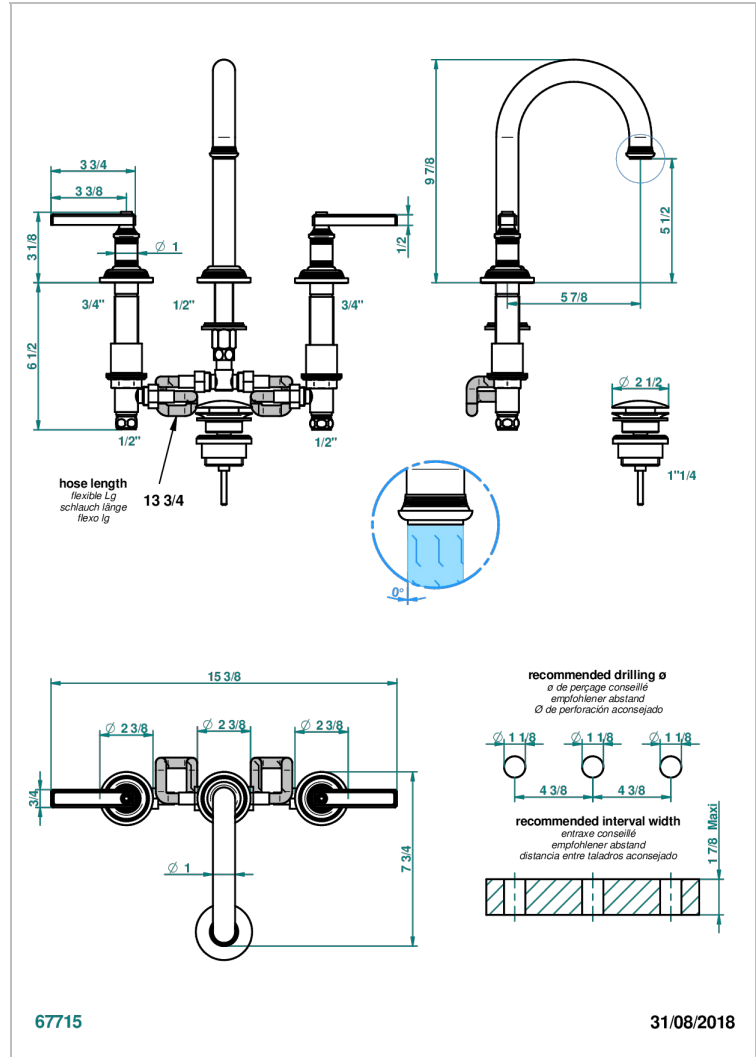

WEST COAST BLACK ONYX WITH LEVER

U9F-152M/W

Rim mounted 3-hole basin mixer with waste for marble, high spout - WRAS approved

CHARACTERISTIC

- WRAS : 240402020

STANDARDS

AVAILABLE FINITIONS

Antique nickel - H28
Black ceram - D30
Blush PVD - H62
Brass color PVD - H49
Brown bronze color PVD - F33
Gold color PVD - H52