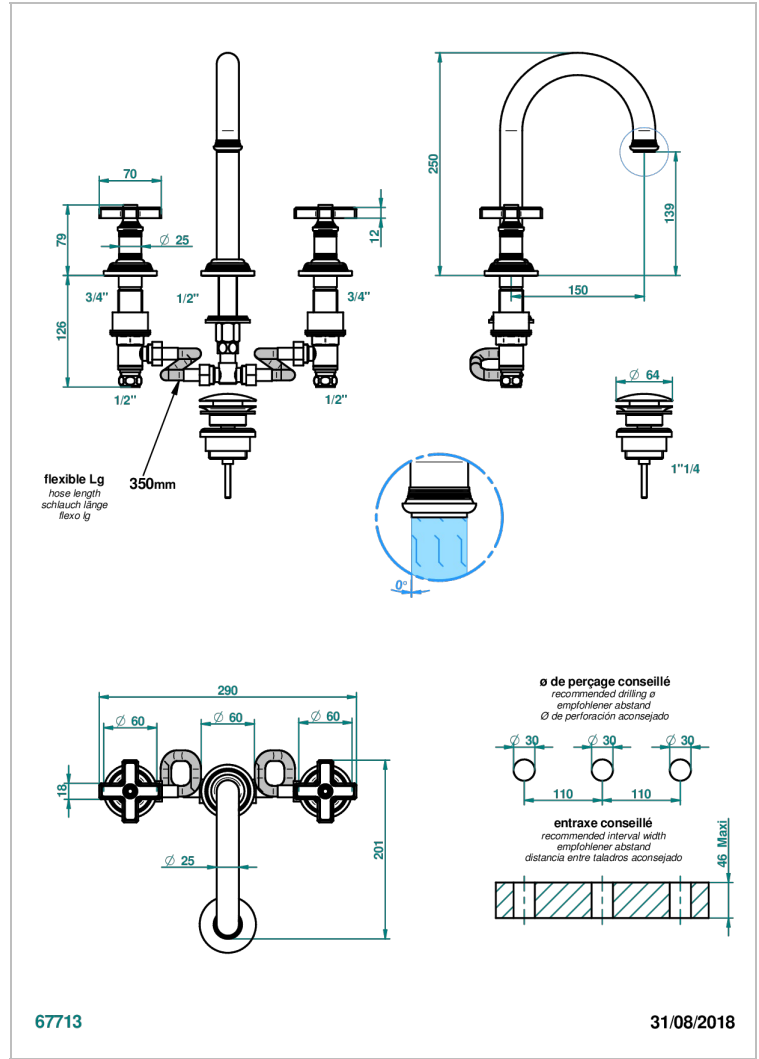

WEST COAST WHITE ONYX

U9G-152/W

Rim mounted 3-hole basin mixer with waste, high spout - WRAS approved

THG[®]
PARIS

CHARACTERISTIC

- WRAS : 240402020

STANDARDS

AVAILABLE FINITIONS