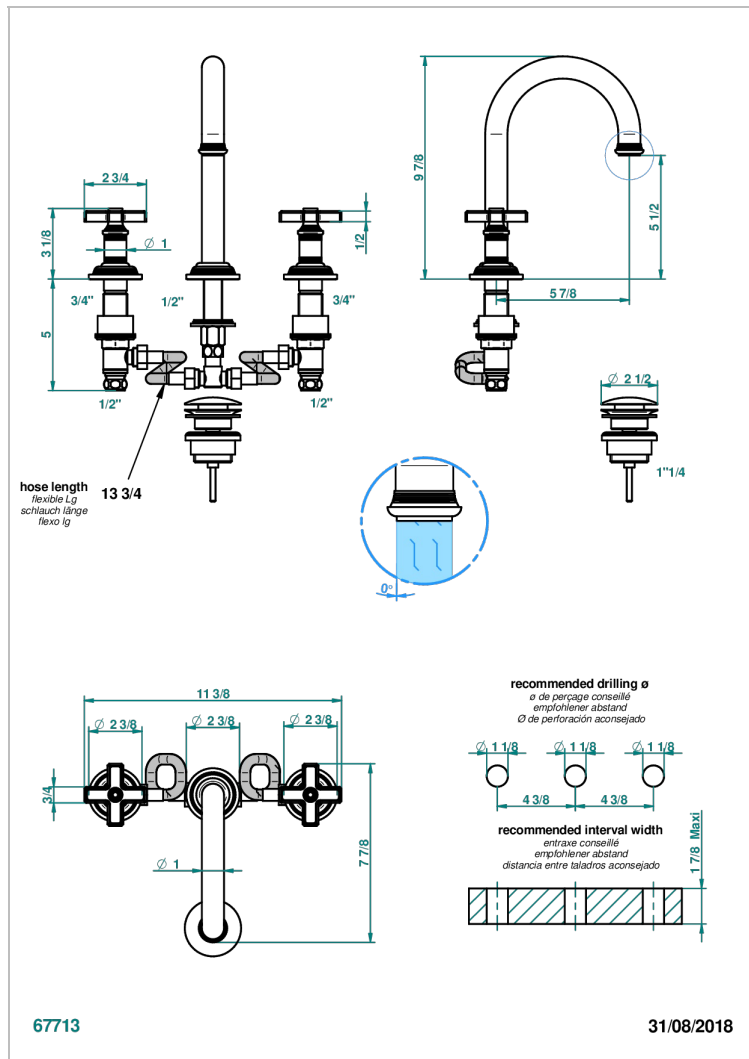

WEST COAST WHITE ONYX

U9G-152/W

Rim mounted 3-hole basin mixer with waste, high spout - WRAS approved

THG
PARIS

CHARACTERISTIC

- WRAS : 240402020

STANDARDS

AVAILABLE FINITIONS