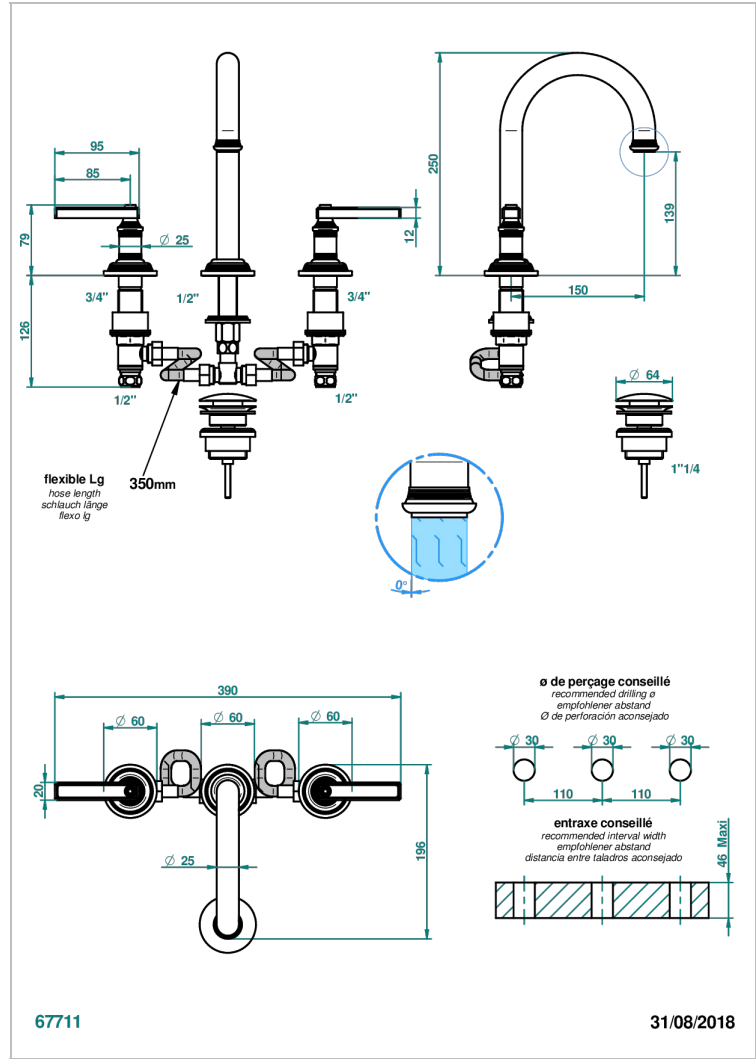

# WEST COAST WHITE ONYX WITH LEVER HANDLES

U9H-152/W

Rim mounted 3-hole basin mixer with waste, high spout - WRAS approved

## CHARACTERISTIC

- WRAS : 240402020