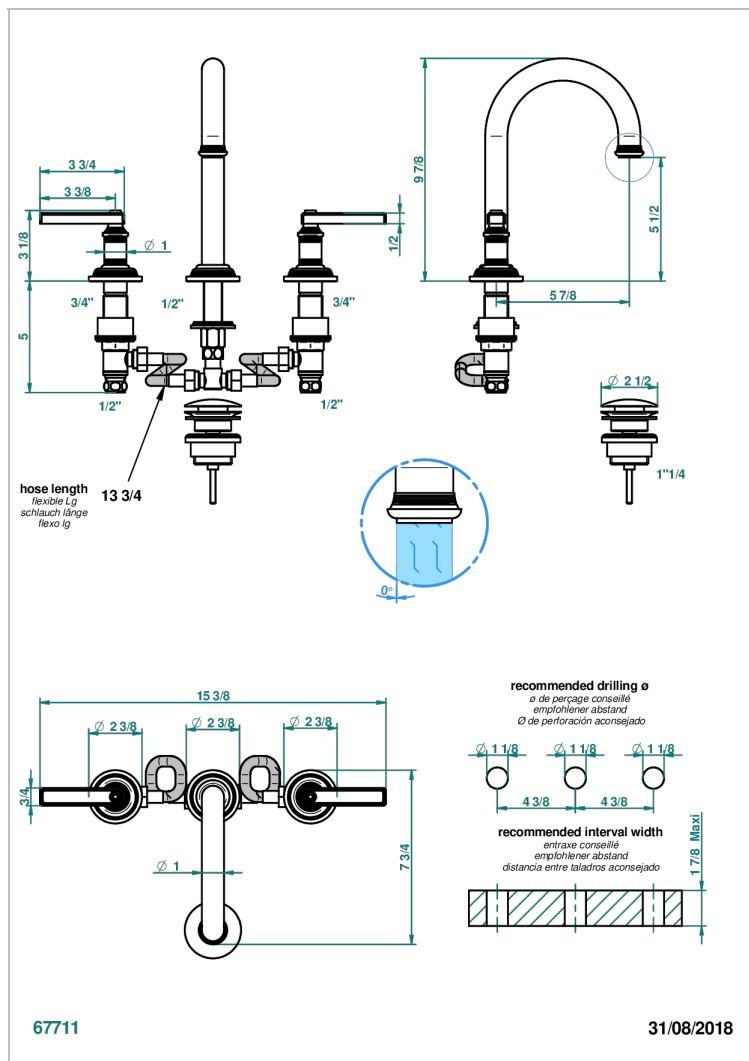

WEST COAST WHITE ONYX WITH LEVER HANDLES

U9H-152/W

Rim mounted 3-hole basin mixer with waste, high spout - WRAS approved

CHARACTERISTIC

- WRAS : 240402020

STANDARDS

AVAILABLE FINITIONS

Antique nickel - H28
Black ceram - D30
Blush PVD - H62
Brass color PVD - H49
Brown bronze color PVD - F33
Gold color PVD - H52