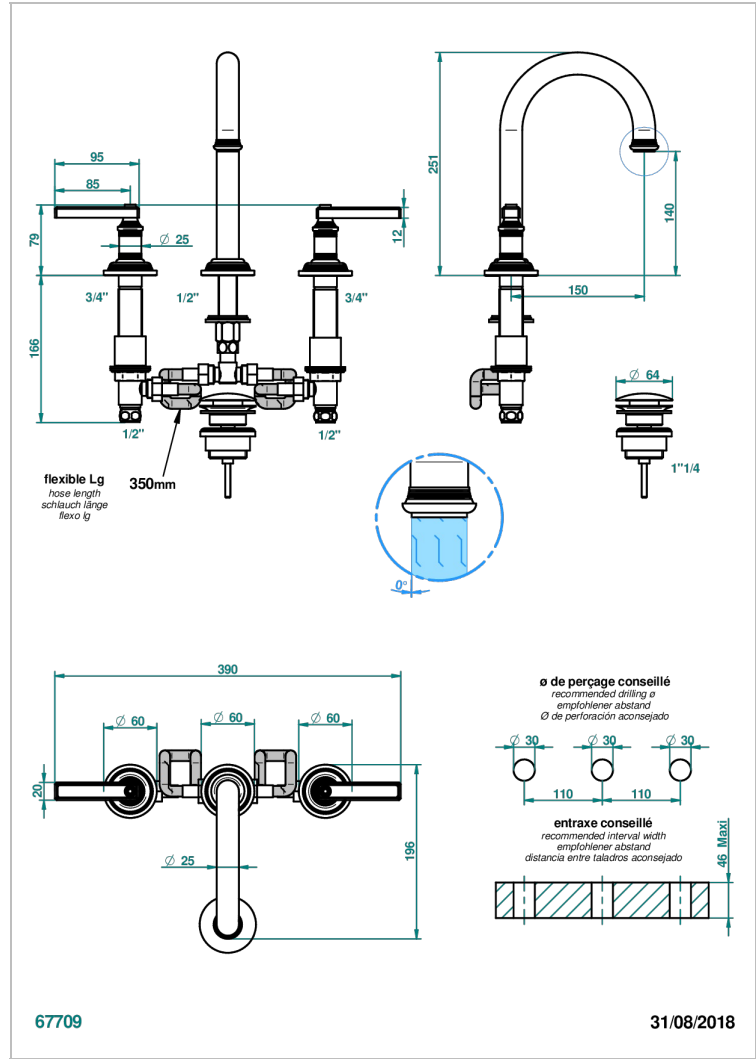

WEST COAST WHITE ONYX WITH LEVER HANDLES

U9H-152M/W

Rim mounted 3-hole basin mixer with waste for marble, high spout - WRAS approved

CHARACTERISTIC

- WRAS : 240402020

STANDARDS

AVAILABLE FINITIONS

Antique nickel - H28
Black ceram - D30
Blush PVD - H62
Brass color PVD - H49
Brown bronze color PVD - F33
Gold color PVD - H52