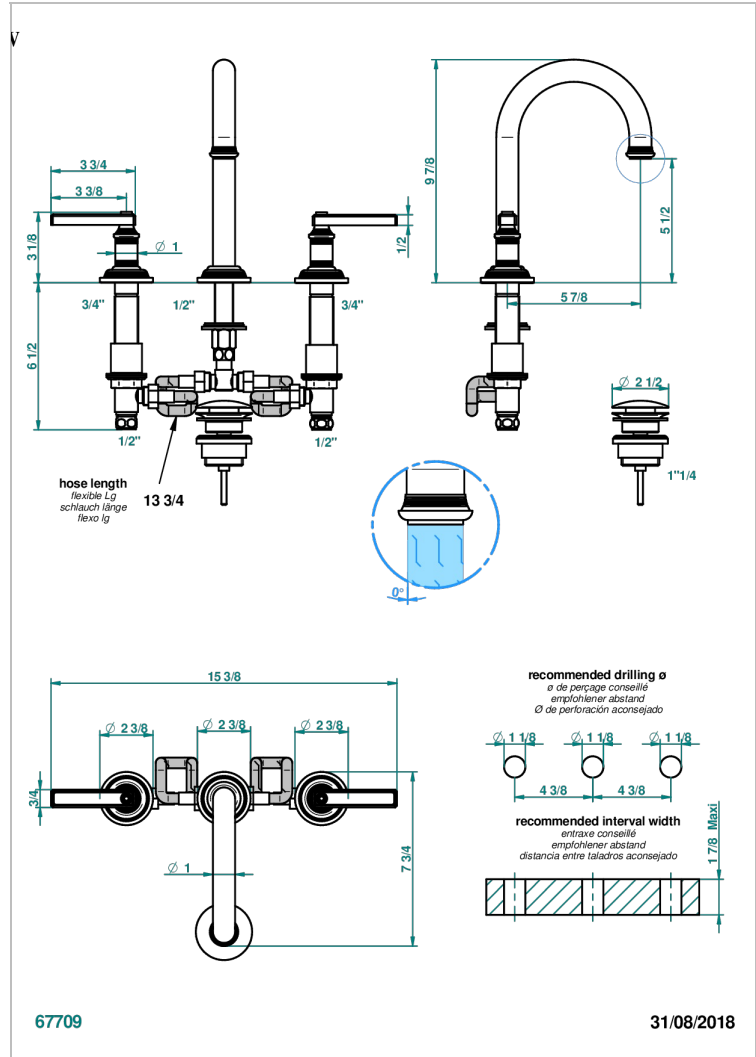

# WEST COAST WHITE ONYX WITH LEVER HANDLES

U9H-152M/W

Rim mounted 3-hole basin mixer with waste for marble, high spout - WRAS approved

## CHARACTERISTIC

- WRAS : 240402020