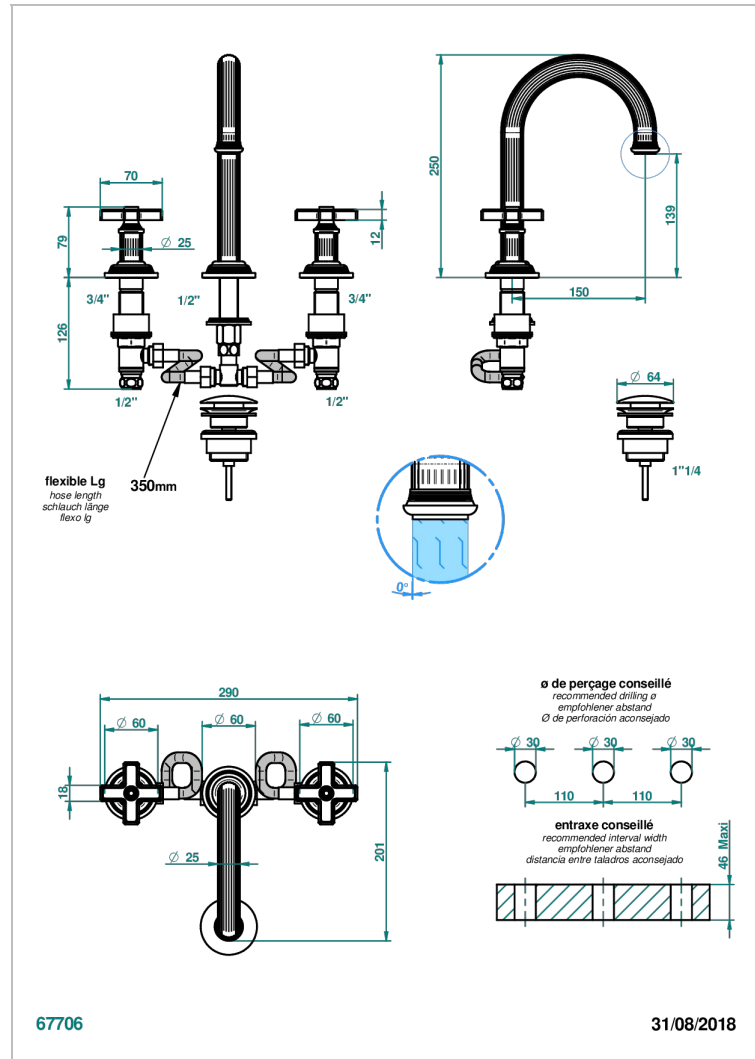

GRAND CENTRAL BLACK ONYX

U9M-152/W

Rim mounted 3-hole basin mixer with waste, high spout - WRAS approved

CHARACTERISTIC

- WRAS : 240402020

STANDARDS

AVAILABLE FINITIONS

Antique nickel - H28
Black ceram - D30
Blush PVD - H62
Brass color PVD - H49
Brown bronze color PVD - F33
Gold color PVD - H52