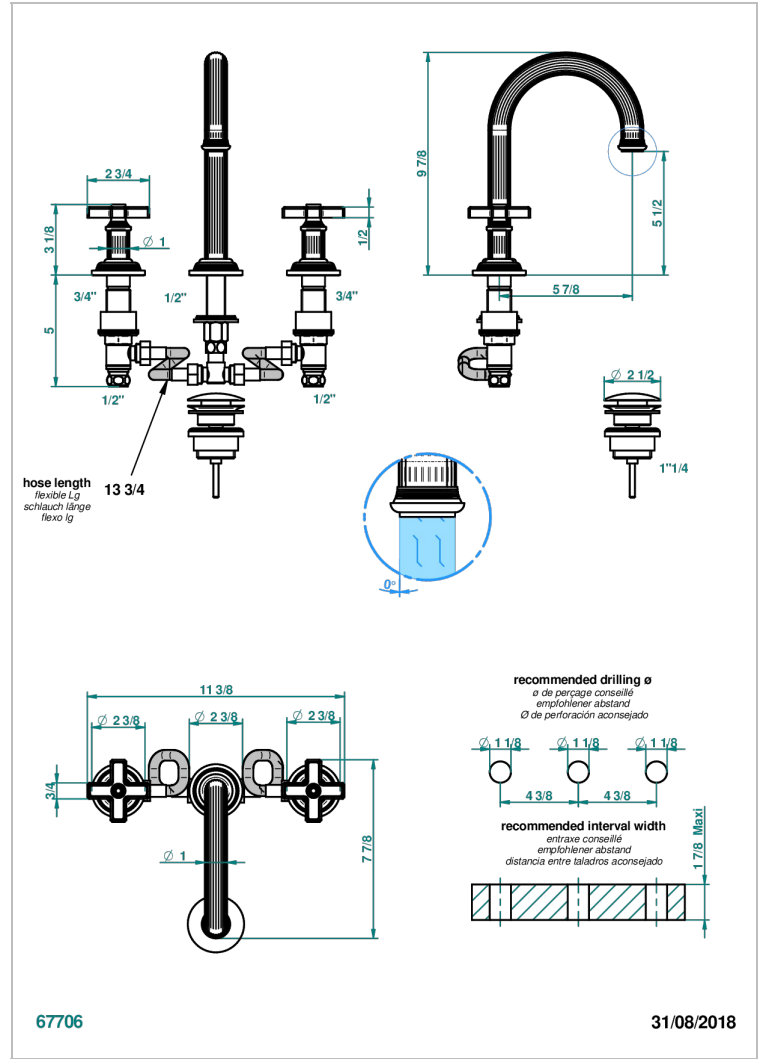

# GRAND CENTRAL BLACK ONYX

U9M-152/W

Rim mounted 3-hole basin mixer with waste, high spout - WRAS approved

THG<sup>®</sup>  
PARIS

## CHARACTERISTIC

- WRAS : 240402020