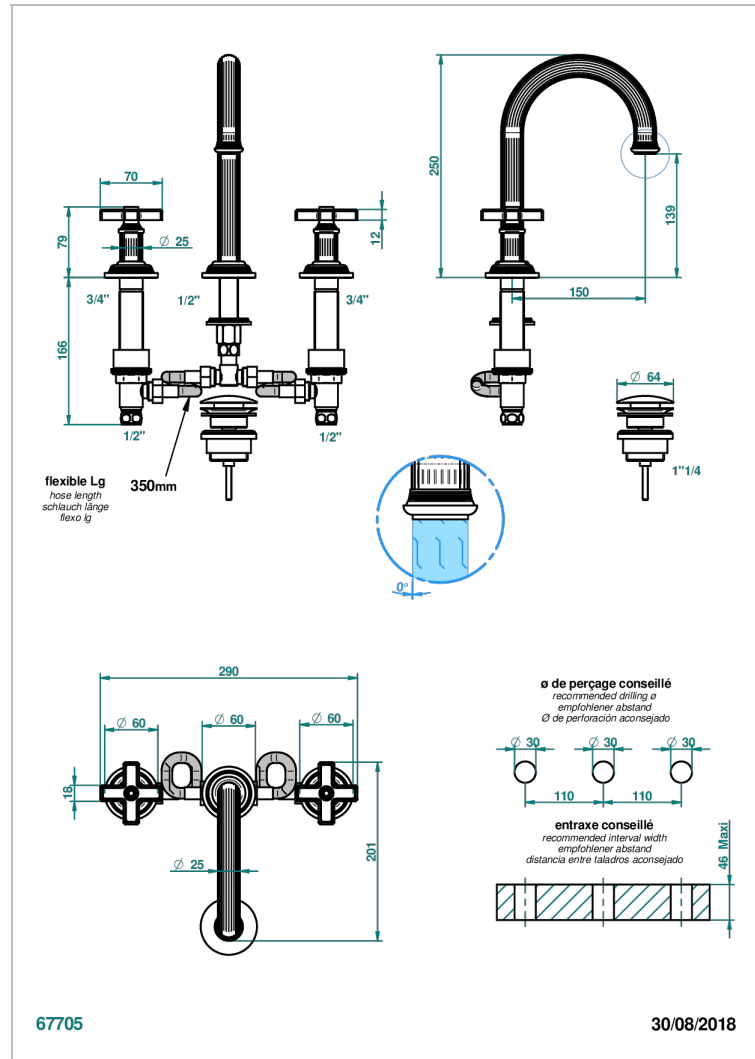

# GRAND CENTRAL BLACK ONYX

U9M-152M/W

Rim mounted 3-hole basin mixer with waste for marble, high spout - WRAS approved

## CHARACTERISTIC

- WRAS : 240402020