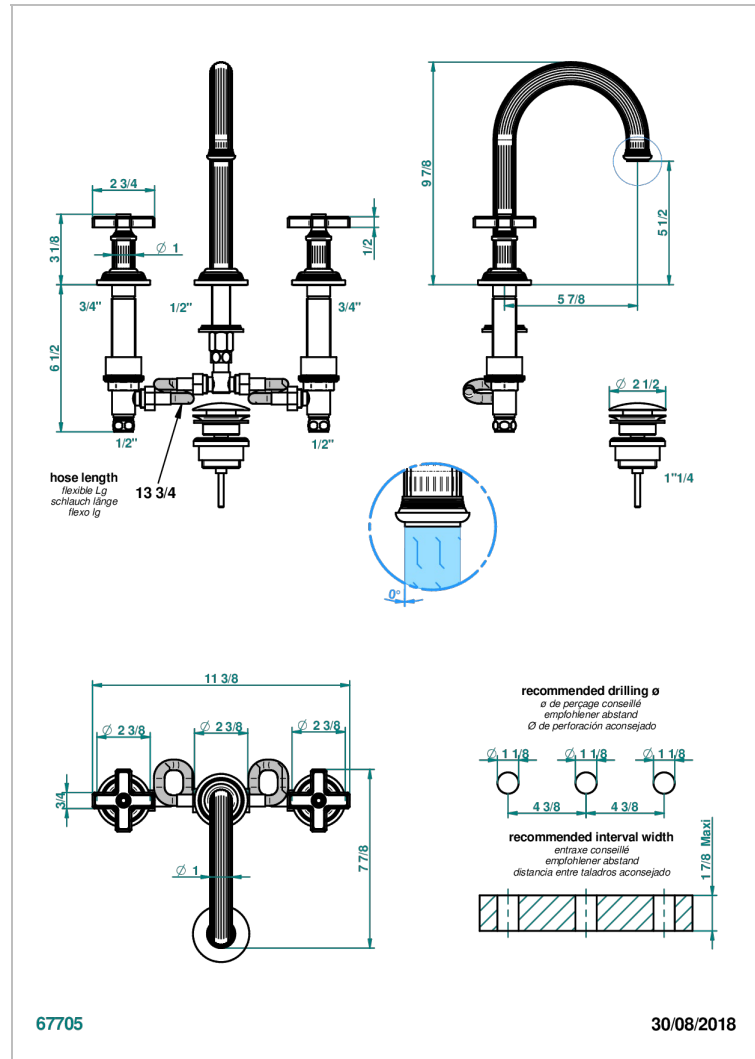

GRAND CENTRAL BLACK ONYX

U9M-152M/W

Rim mounted 3-hole basin mixer with waste for marble, high spout - WRAS approved

THG[®]
PARIS

CHARACTERISTIC

- WRAS : 240402020

STANDARDS

AVAILABLE FINITIONS