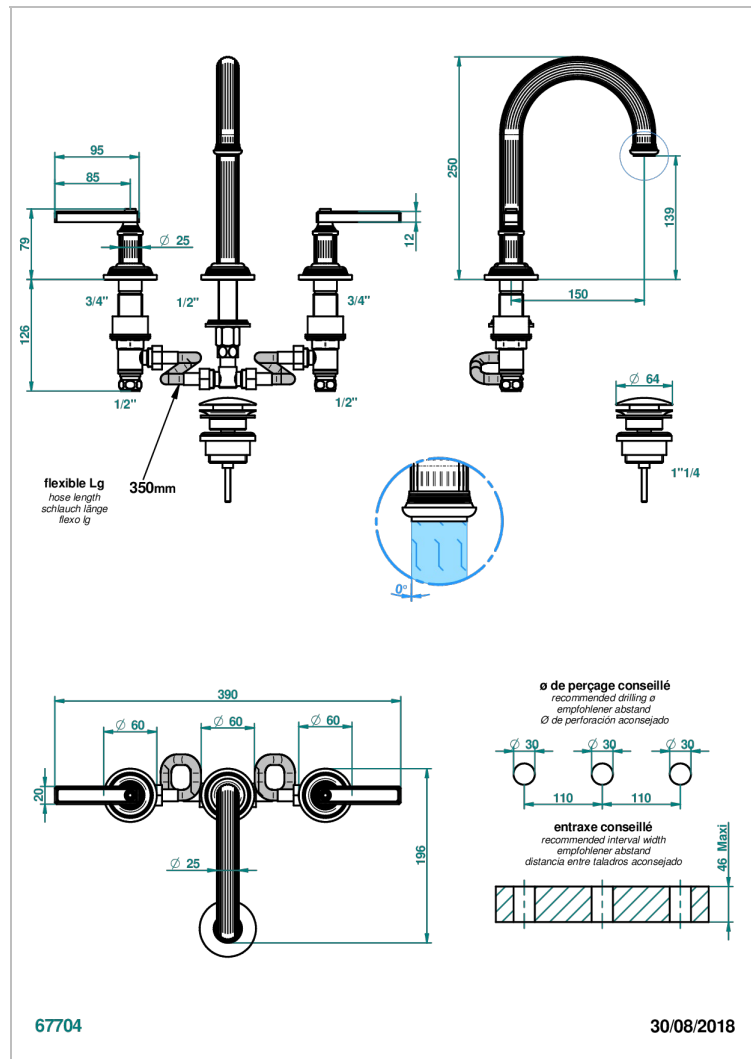

# GRAND CENTRAL BLACK ONYX WITH LEVER

U9N-152/W

Rim mounted 3-hole basin mixer with waste, high spout - WRAS approved

## CHARACTERISTIC

- WRAS : 240402020