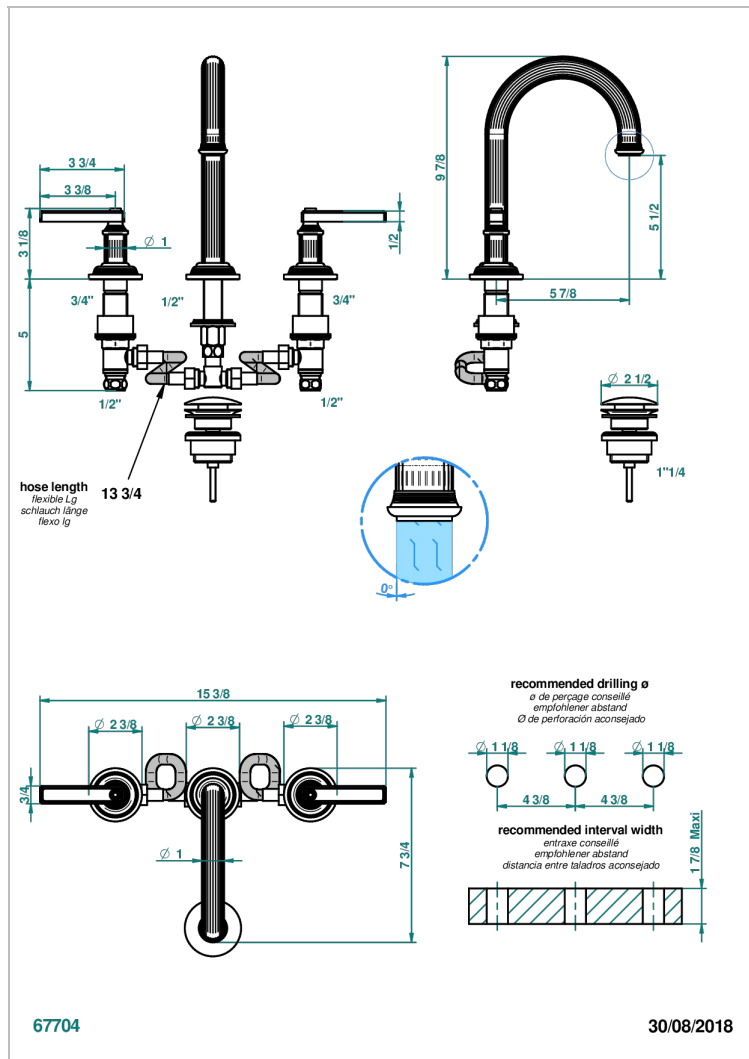

# GRAND CENTRAL BLACK ONYX WITH LEVER

U9N-152/W

Rim mounted 3-hole basin mixer with waste, high spout - WRAS approved

## CHARACTERISTIC

- WRAS : 240402020