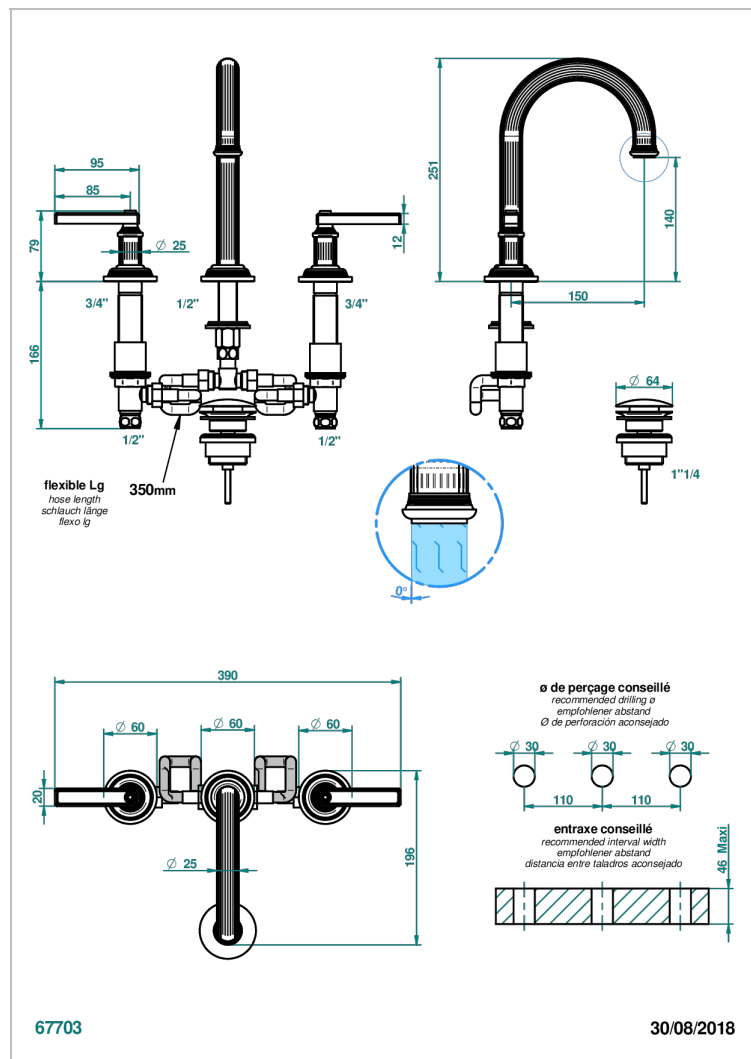

GRAND CENTRAL BLACK ONYX WITH LEVER

U9N-152M/W

Rim mounted 3-hole basin mixer with waste for marble, high spout - WRAS approved

CHARACTERISTIC

- WRAS : 240402020

STANDARDS

AVAILABLE FINITIONS

Antique nickel - H28
Black ceram - D30
Blush PVD - H62
Brass color PVD - H49
Brown bronze color PVD - F33
Gold color PVD - H52