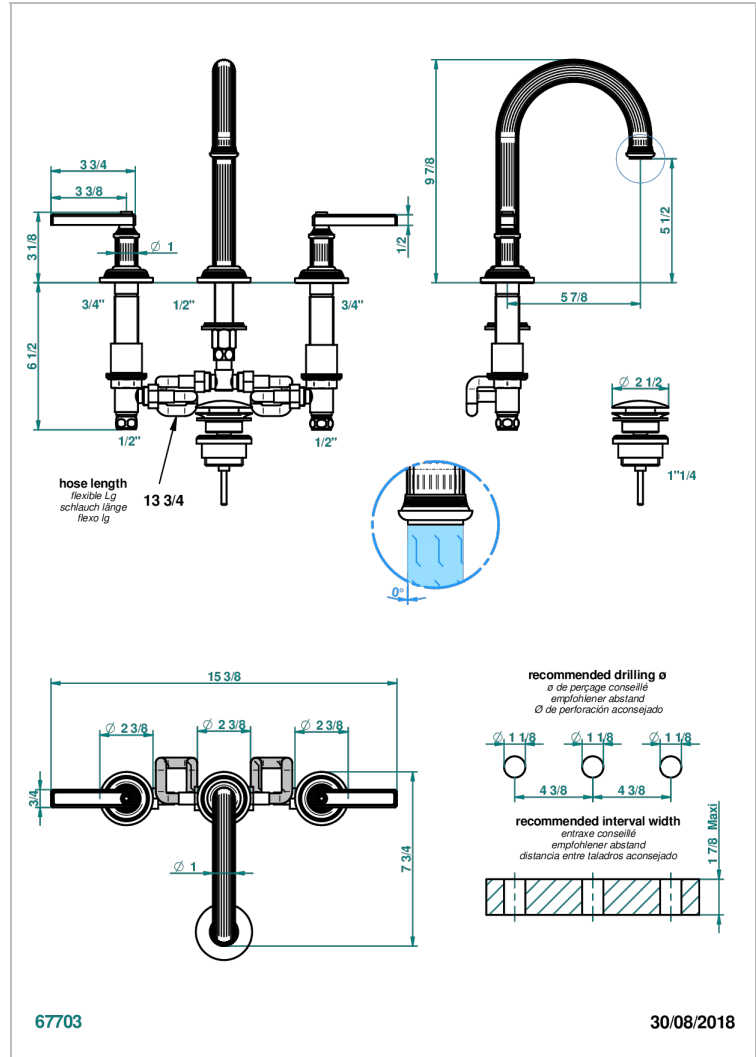

GRAND CENTRAL BLACK ONYX WITH LEVER

U9N-152M/W

Rim mounted 3-hole basin mixer with waste for marble, high spout - WRAS approved

CHARACTERISTIC

- WRAS : 240402020

STANDARDS

AVAILABLE FINITIONS

Antique nickel - H28
Black ceram - D30
Blush PVD - H62
Brass color PVD - H49
Brown bronze color PVD - F33
Gold color PVD - H52