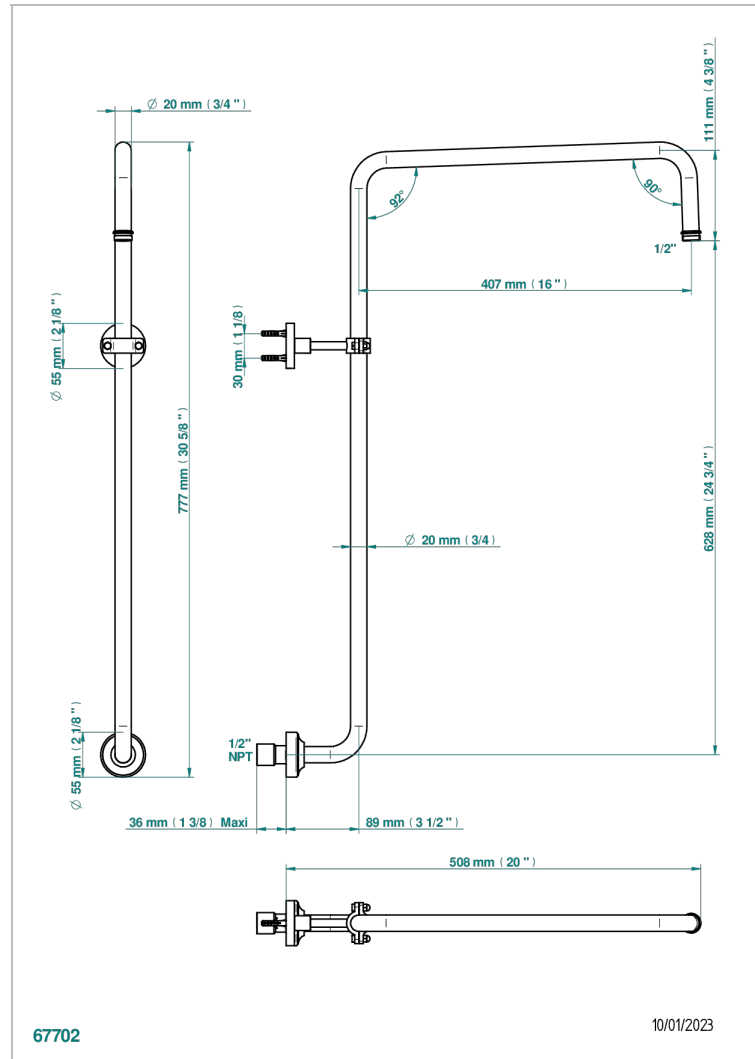

# NEW PARADISE

U5P-83/US

Curved shower arm 1/2"

## CHARACTERISTIC

- New Paradise
- Curved shower arm 1/2"

Matt brass color PVD - H50  
Matt brown bronze color PVD - F34  
Matt chrome (American satin) - C02  
Matt gold color PVD - H53  
Matt graphite PVD - H65  
Matt nickel (American satin) - C01

Matt nickel color PVD - H56  
Nickel antique / Sovereign - H28  
Nickel color PVD - H55  
Nickel polished - B01  
Soft matt gold - F31  
Umber PVD - H66