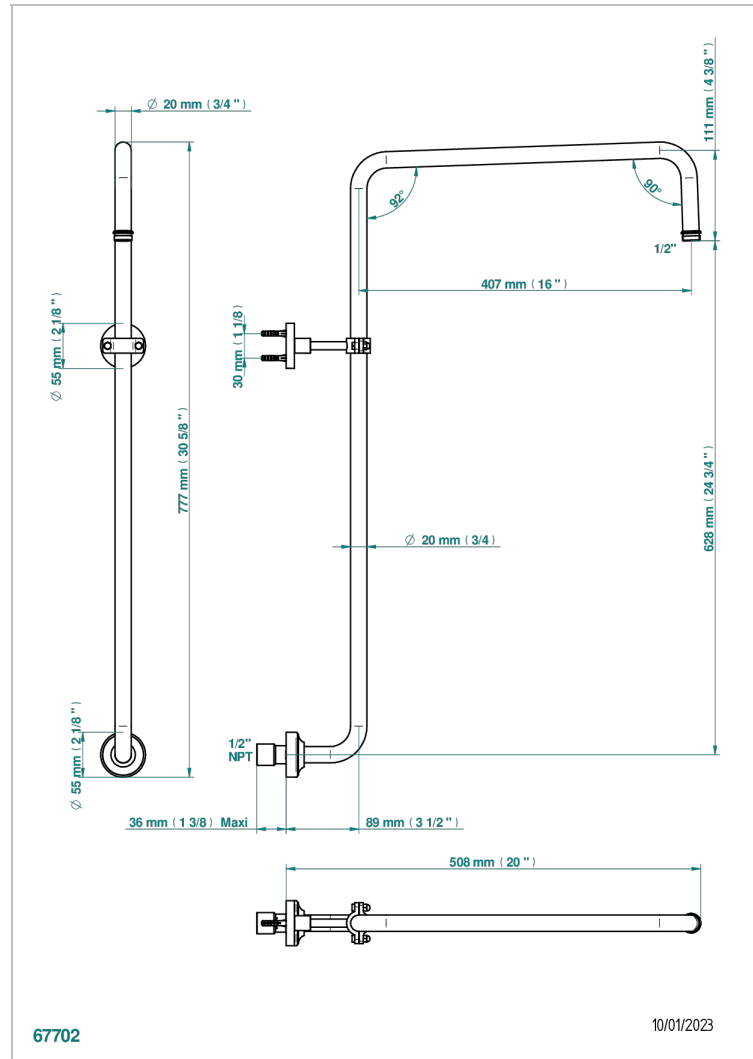

# NEW ISLAND

U5N-83/US

Curved shower arm 1/2"

THG<sup>®</sup>  
PARIS

## CHARACTERISTIC

- New Island
- Curved shower arm 1/2"

Matt brass color PVD - H50  
Matt brown bronze color PVD - F34  
Matt chrome (American satin) - C02  
Matt gold color PVD - H53  
Matt graphite PVD - H65  
Matt nickel (American satin) - C01

Matt nickel color PVD - H56  
Nickel antique / Sovereign - H28  
Nickel color PVD - H55  
Nickel polished - B01  
Soft matt gold - F31  
Umber PVD - H66