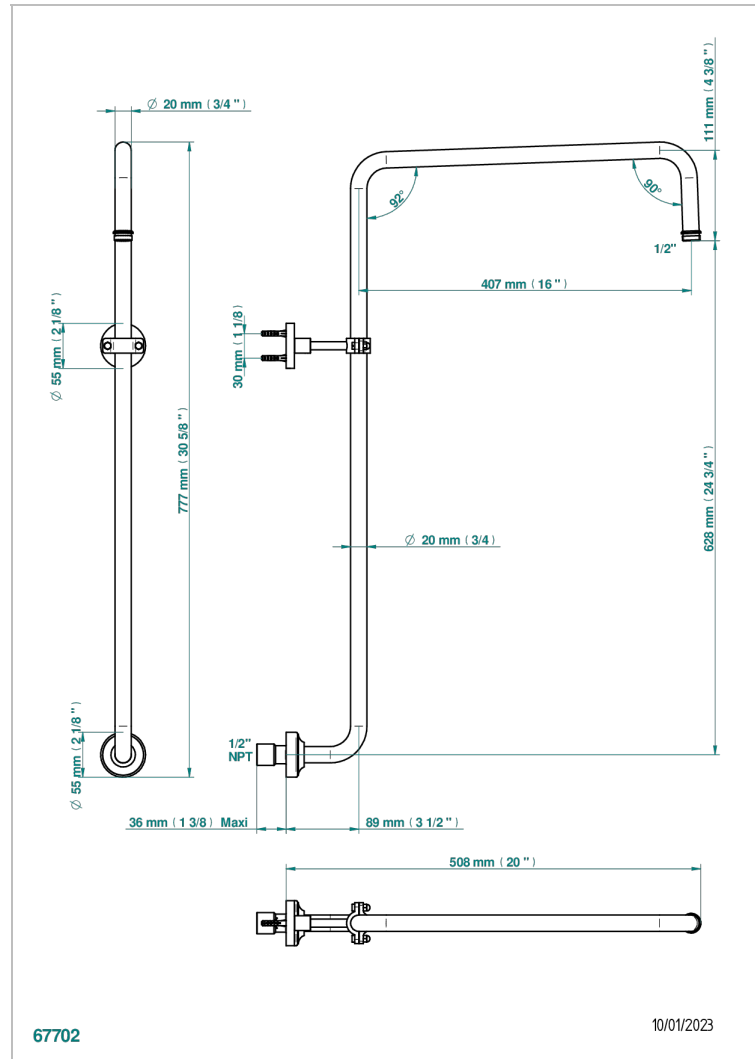

# LE 11 WITH LEVER HANDLES

U2B-83/US

Curved shower arm 1/2"

## CHARACTERISTIC

- Le 11 with lever handles
- Curved shower arm 1/2"