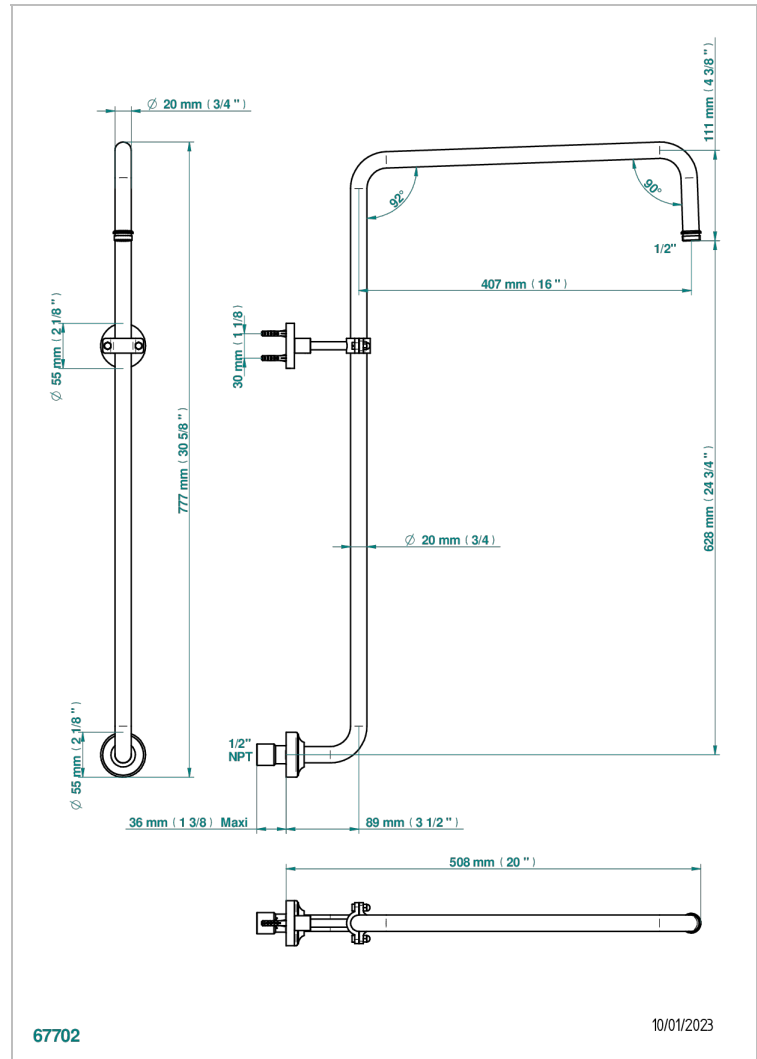

# LE 11

U2A-83/US

Curved shower arm 1/2"

## CHARACTERISTIC

- Le 11
- Curved shower arm 1/2"