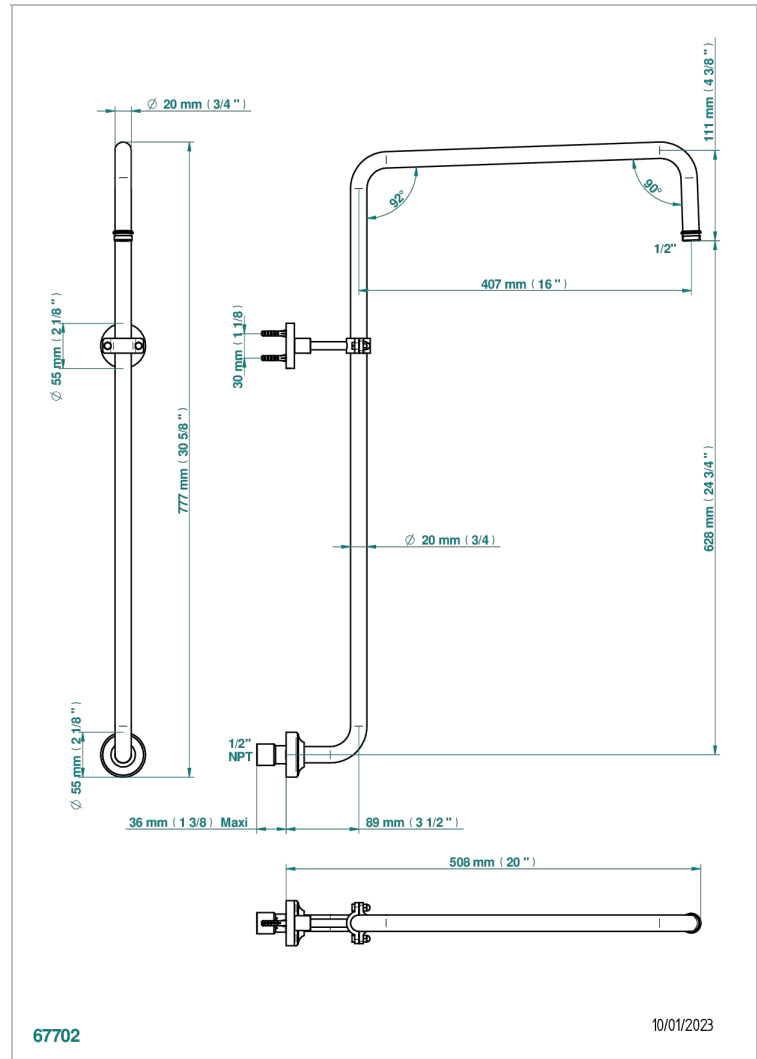

SPIRIT

G69-83/US

Curved shower arm 1/2"

CHARACTERISTIC

- Spirit
- Curved shower arm 1/2"

AVAILABLE FINITIONS

Black ceram - D30
Blush PVD - H62
Brass color PVD - H49
Brown bronze color PVD - F33
Chrome polished - A02
Chrome polished / gold polished - G02

Copper antique matt, coated - H07
Gold color PVD - H52
Gold mat - F07
Gold polished - F01
Graphite PVD - H64
Light coated bronze - D01

Matt Umber PVD - H67
Matt blush PVD - H60
Matt brass color PVD - H50
Matt brown bronze color PVD - F34
Matt chrome (American satin) - C02
Matt gold color PVD - H53

Matt graphite PVD - H65
Matt nickel (American satin) - C01
Matt nickel color PVD - H56
Natural smoked Brass - A13
Nickel antique / Sovereign - H28
Nickel color PVD - H55

Nickel polished - B01
Soft gold - F30
Soft matt gold - F31
Umber PVD - H66