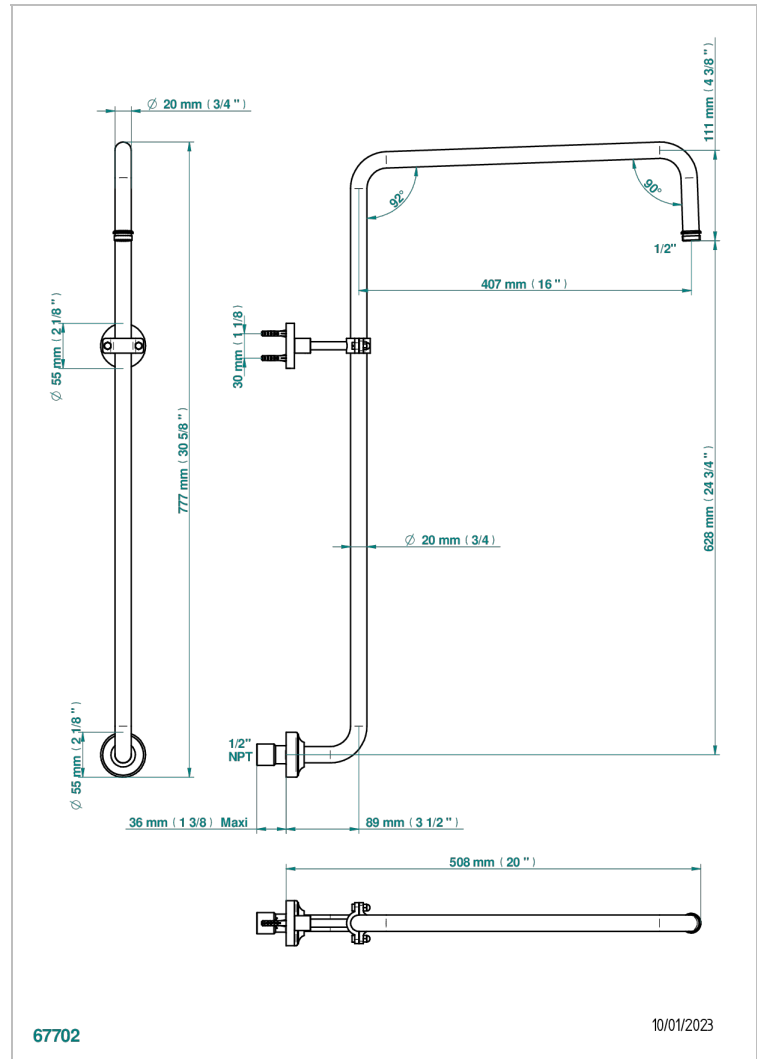

NANO WITH LEVER HANDLES

G5B-83/US

Curved shower arm 1/2"

CHARACTERISTIC

- Nano with lever handles
- Curved shower arm 1/2"

AVAILABLE FINITIONS

Black ceram - D30
Chrome polished - A02
Chrome polished / gold polished - G02
Gold mat - F07
Gold polished - F01
Matt chrome (American satin) - C02

Matt nickel (American satin) - C01
Nickel antique / Sovereign - H28
Nickel polished - B01
Soft gold - F30
Soft matt gold - F31