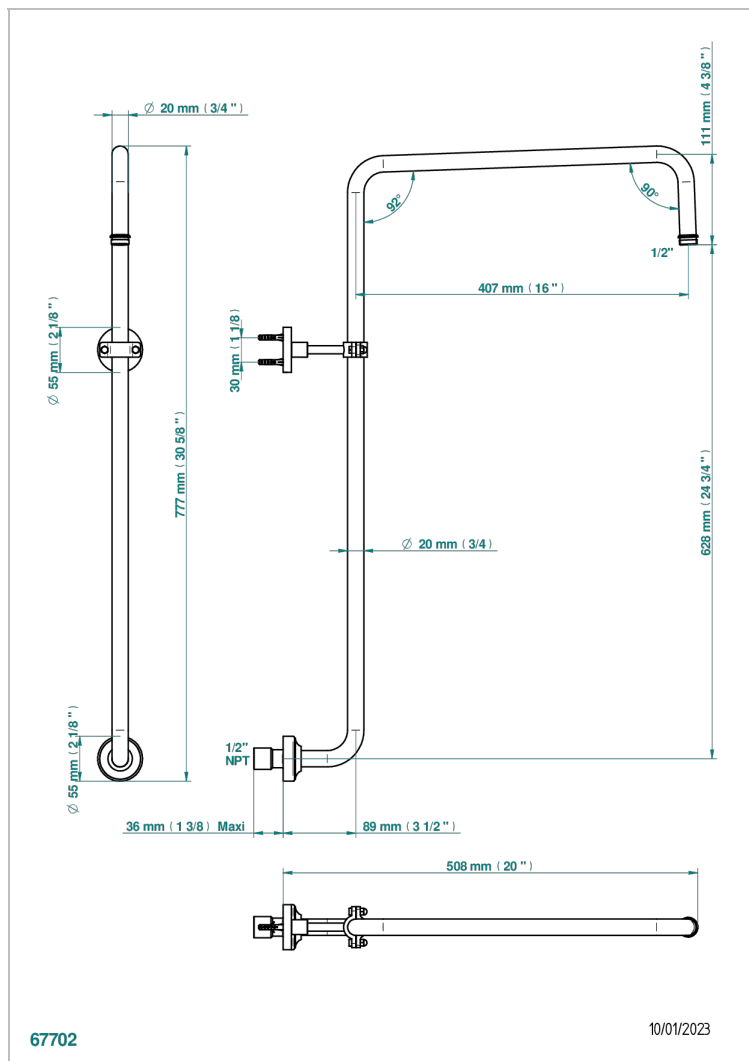

SPIRIT WITH LEVER HANDLES

G58-83/US

Curved shower arm 1/2"

67702

10/01/2023

CHARACTERISTIC

- Spirit with lever handles
- Curved shower arm 1/2"

AVAILABLE FINITIONS