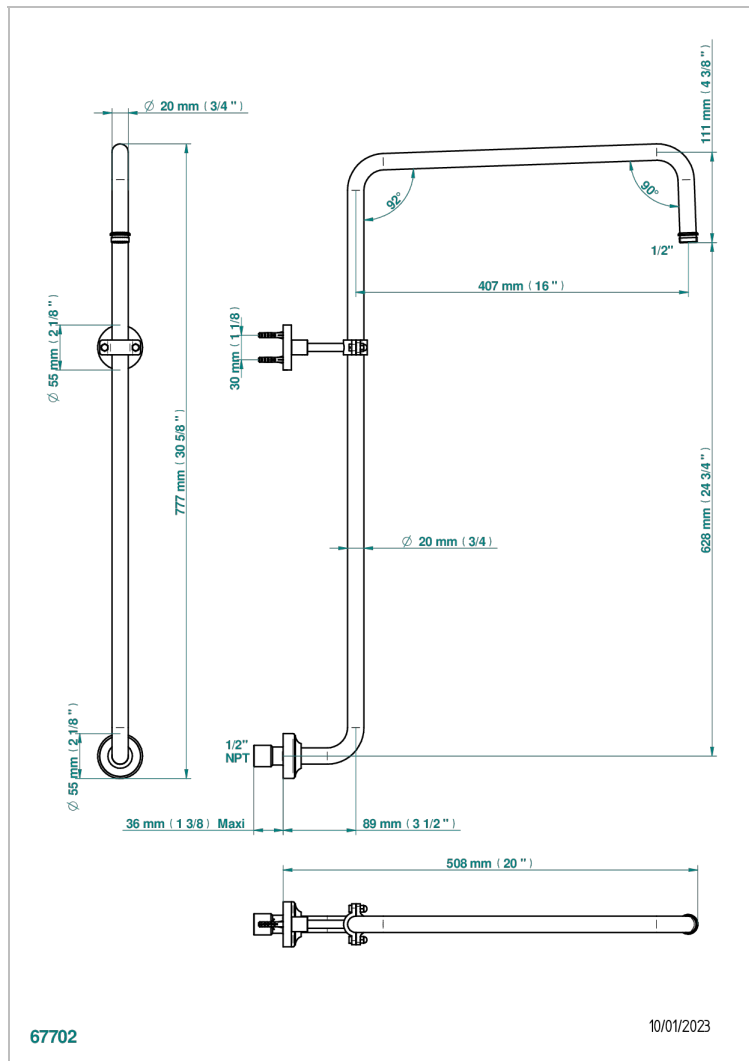

# MONTAIGNE VENUS WHITE MARBLE WITH LEVER HANDLES

THG<sup>®</sup>  
PARIS

G3W-83/US

Curved shower arm 1/2"

## CHARACTERISTIC

- Montaigne Vénus white marble with lever handles
- Curved shower arm 1/2"