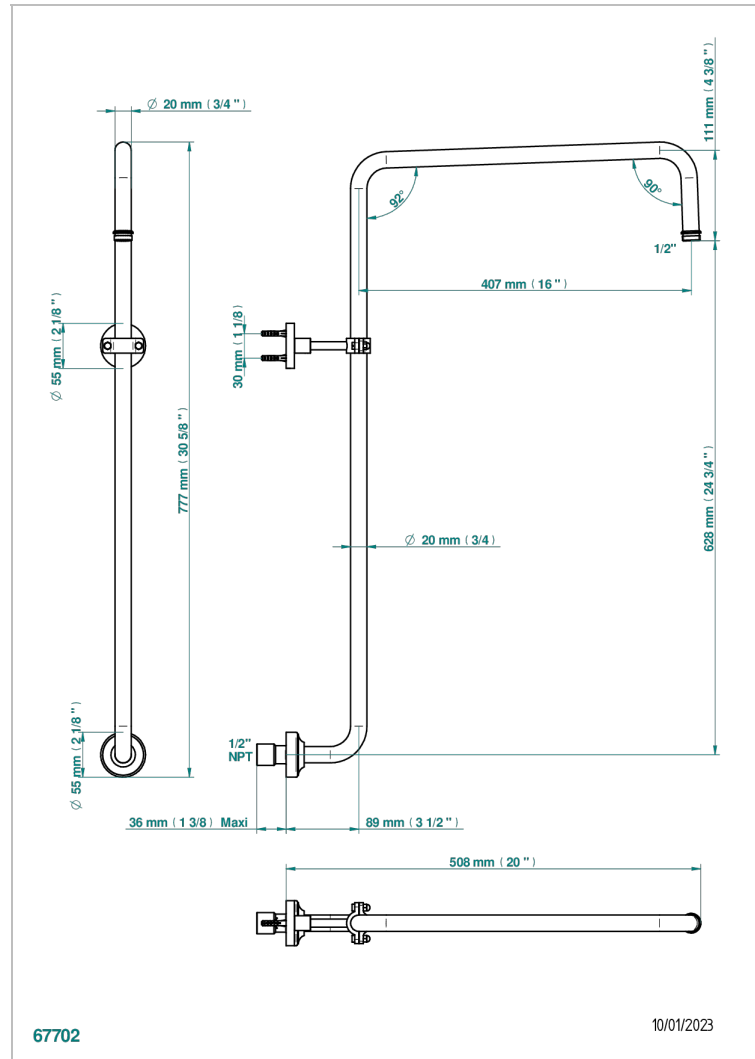

MONTAIGNE VENUS WHITE MARBLE

G3V-83/US

Curved shower arm 1/2"

CHARACTERISTIC

- Montaigne Vénus white marble
- Curved shower arm 1/2"

AVAILABLE FINITIONS

Black ceram - D30
Blush PVD - H62
Brass color PVD - H49
Brown bronze color PVD - F33
Chrome polished - A02
Chrome polished / gold polished - G02

Copper antique matt, coated - H07
Gold color PVD - H52
Gold mat - F07
Gold polished - F01
Graphite PVD - H64
Light coated bronze - D01

Matt Umber PVD - H67
Matt blush PVD - H60
Matt brass color PVD - H50
Matt brown bronze color PVD - F34
Matt chrome (American satin) - C02
Matt gold color PVD - H53

Matt graphite PVD - H65
Matt nickel (American satin) - C01
Matt nickel color PVD - H56
Nickel antique / Sovereign - H28
Nickel color PVD - H55
Nickel polished - B01

Soft gold - F30
Soft matt gold - F31
Umber PVD - H66