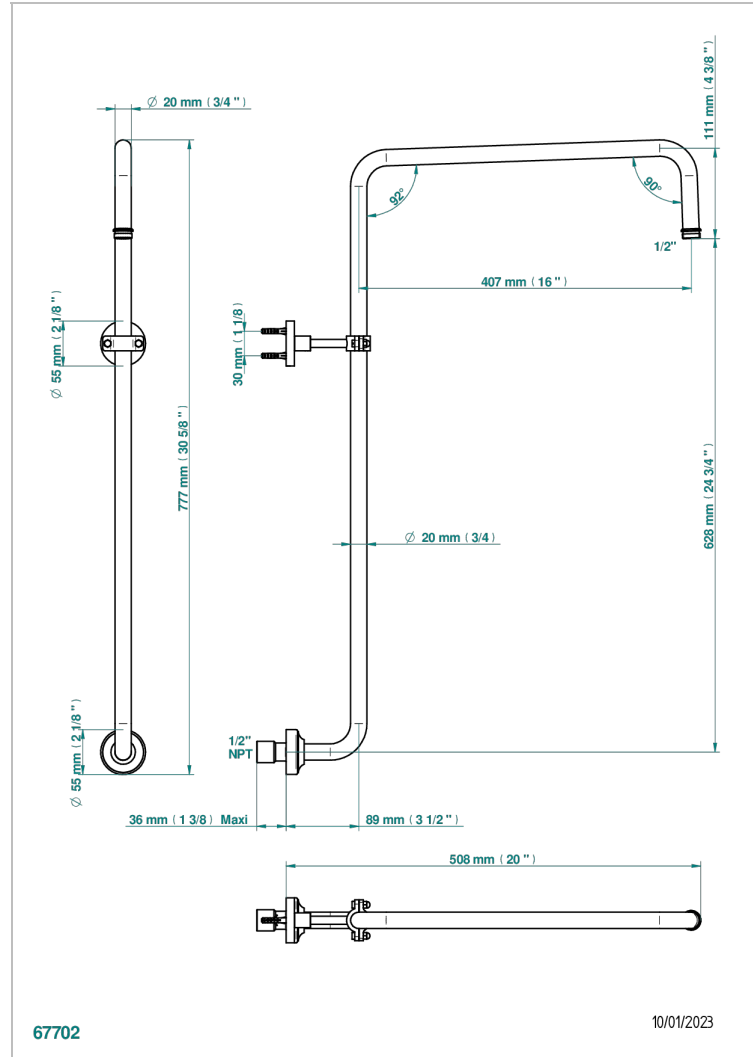

MONTAIGNE LEONARDO GREY MARBLE WITH LEVER HANDLES

G3U-83/US

Curved shower arm 1/2"

CHARACTERISTIC

- Montaigne Leonardo Grey marble with lever handles
- Curved shower arm 1/2"

AVAILABLE FINITIONS

Black ceram - D30
Blush PVD - H62
Brass color PVD - H49
Brown bronze color PVD - F33
Chrome polished - A02
Chrome polished / gold polished - G02

Copper antique matt, coated - H07
Gold color PVD - H52
Gold mat - F07
Gold polished - F01
Graphite PVD - H64
Light coated bronze - D01

Matt Umber PVD - H67
Matt blush PVD - H60
Matt brass color PVD - H50
Matt brown bronze color PVD - F34
Matt chrome (American satin) - C02
Matt gold color PVD - H53

Matt graphite PVD - H65
Matt nickel (American satin) - C01
Matt nickel color PVD - H56
Nickel antique / Sovereign - H28
Nickel color PVD - H55
Nickel polished - B01

Soft gold - F30
Soft matt gold - F31
Umber PVD - H66