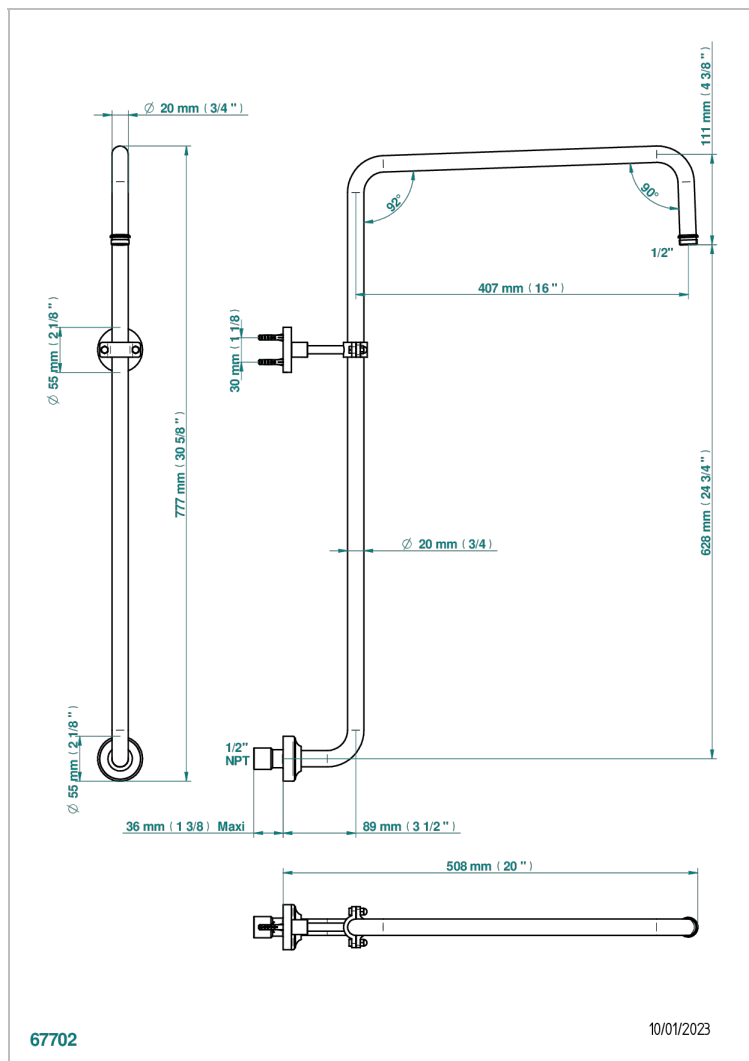

MONTAIGNE LEONARDO GREY MARBLE

G3T-83/US

Curved shower arm 1/2"

67702

10/01/2023

CHARACTERISTIC

- Montaigne Leonardo Grey marble
- Curved shower arm 1/2"

AVAILABLE FINITIONS