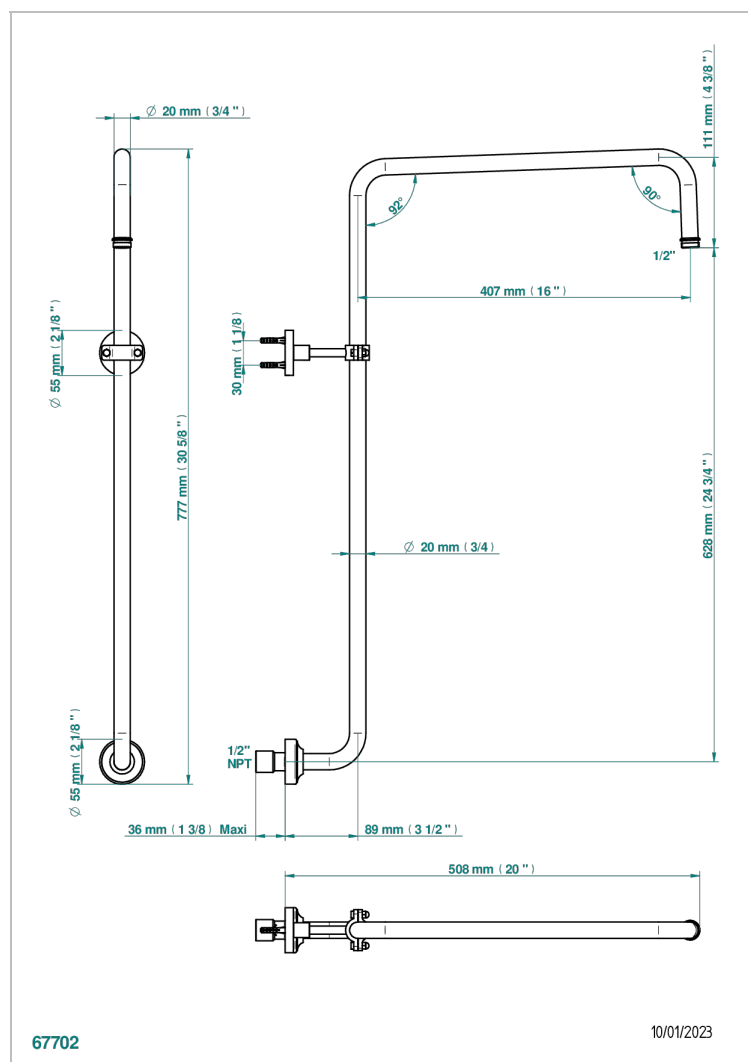

POMME GOLD LUSTER CRYSTAL

A46-83/US

Curved shower arm 1/2"

CHARACTERISTIC

- Pomme Gold luster crystal
- Curved shower arm 1/2"

AVAILABLE FINITIONS

Black ceram - D30
Blush PVD - H62
Brass color PVD - H49
Brown bronze color PVD - F33
Chrome polished - A02
Chrome polished / gold polished - G02

Copper antique matt, coated - H07
Gold color PVD - H52
Gold mat - F07
Gold polished - F01
Graphite PVD - H64
Light coated bronze - D01

Matt Umber PVD - H67
Matt blush PVD - H60
Matt brass color PVD - H50
Matt brown bronze color PVD - F34
Matt chrome (American satin) - C02
Matt gold color PVD - H53

Matt graphite PVD - H65
Matt nickel (American satin) - C01
Matt nickel color PVD - H56
Nickel antique / Sovereign - H28
Nickel color PVD - H55
Nickel polished - B01

Soft gold - F30
Soft matt gold - F31
Umber PVD - H66