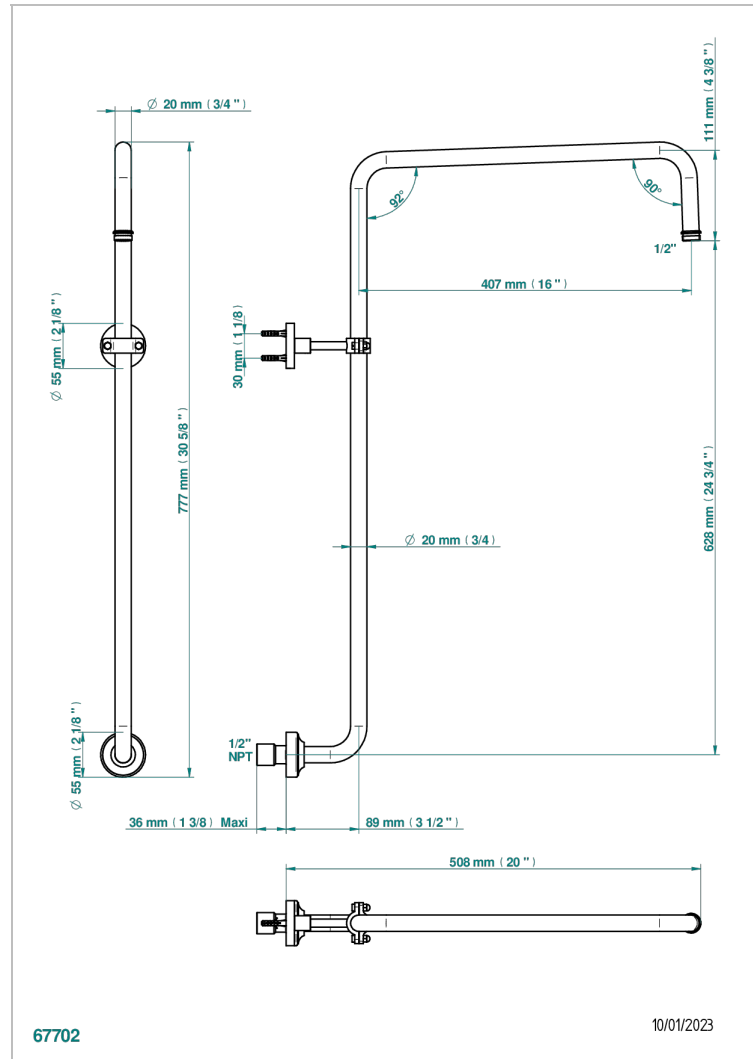

POMME CLEAR SATINY CRYSTAL

A42-83/US

Curved shower arm 1/2"

CHARACTERISTIC

- Pomme Clear satiny crystal
- Curved shower arm 1/2"

AVAILABLE FINITIONS

Black ceram - D30
Blush PVD - H62
Brass color PVD - H49
Brown bronze color PVD - F33
Chrome polished - A02
Chrome polished / gold polished - G02

Copper antique matt, coated - H07
Gold color PVD - H52
Gold mat - F07
Gold polished - F01
Graphite PVD - H64
Light coated bronze - D01

Matt Umber PVD - H67
Matt blush PVD - H60
Matt brass color PVD - H50
Matt brown bronze color PVD - F34
Matt chrome (American satin) - C02
Matt gold color PVD - H53

Matt graphite PVD - H65
Matt nickel (American satin) - C01
Matt nickel color PVD - H56
Nickel antique / Sovereign - H28
Nickel color PVD - H55
Nickel polished - B01

Soft gold - F30
Soft matt gold - F31
Umber PVD - H66