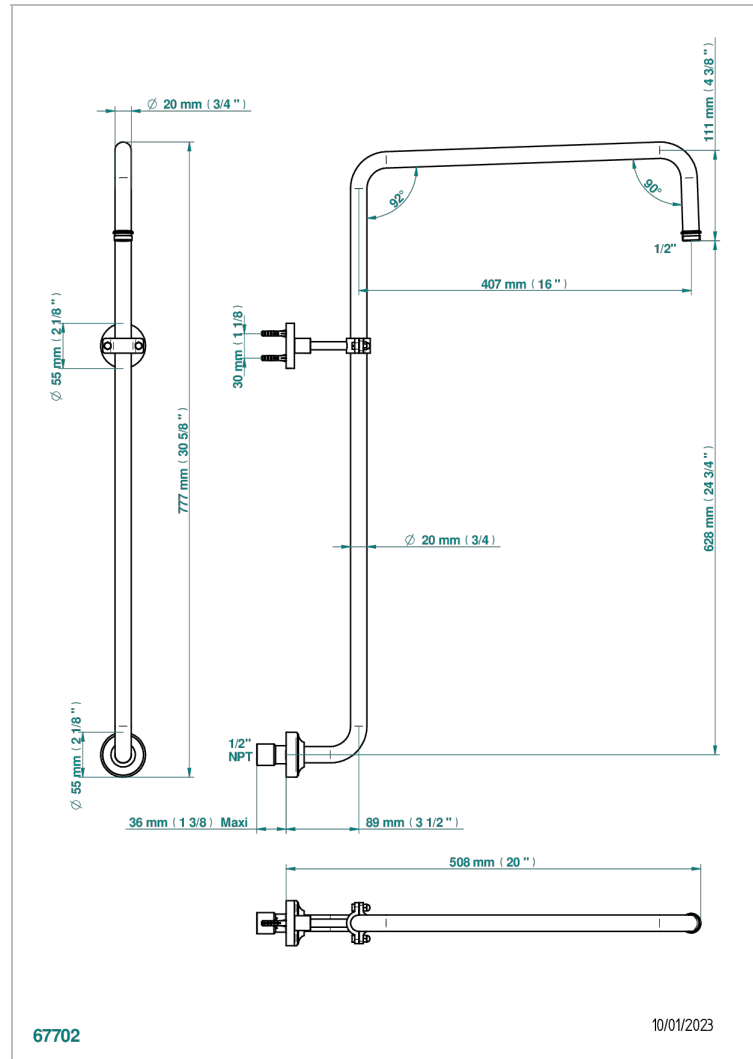

BAMBOU CLEAR CRYSTAL

A35-83/US

Curved shower arm 1/2"

CHARACTERISTIC

- Bambo Clear crystal
- Curved shower arm 1/2"

AVAILABLE FINITIONS

Black ceram - D30
Blush PVD - H62
Brass color PVD - H49
Brown bronze color PVD - F33
Chrome polished - A02
Chrome polished / gold polished - G02

Copper antique matt, coated - H07
Gold color PVD - H52
Gold mat - F07
Gold polished - F01
Graphite PVD - H64
Light coated bronze - D01

Matt Umber PVD - H67
Matt blush PVD - H60
Matt brass color PVD - H50
Matt brown bronze color PVD - F34
Matt chrome (American satin) - C02
Matt gold color PVD - H53

Matt graphite PVD - H65
Matt nickel (American satin) - C01
Matt nickel color PVD - H56
Nickel antique / Sovereign - H28
Nickel color PVD - H55
Nickel polished - B01

Soft gold - F30
Soft matt gold - F31
Umber PVD - H66