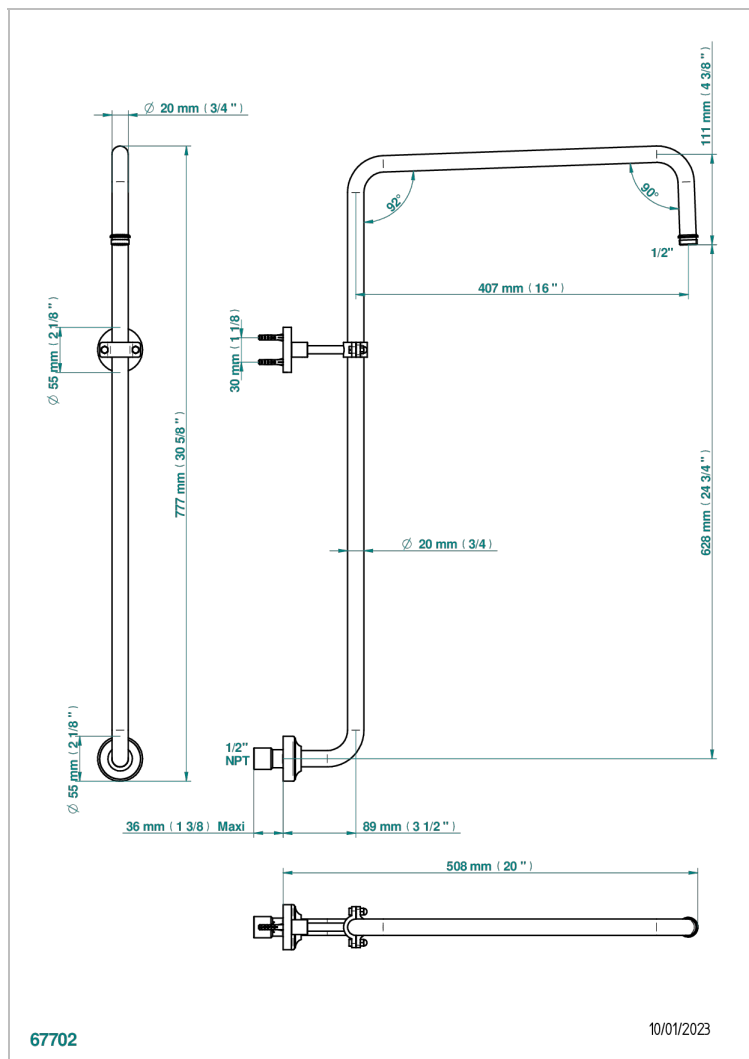

BAMBOU AMBER CRYSTAL

A34-83/US

Curved shower arm 1/2"

CHARACTERISTIC

- BamboU Amber crystal
- Curved shower arm 1/2"

AVAILABLE FINITIONS

Black ceram - D30
Blush PVD - H62
Brass color PVD - H49
Brown bronze color PVD - F33
Chrome polished - A02
Chrome polished / gold polished - G02

Copper antique matt, coated - H07
Gold color PVD - H52
Gold mat - F07
Gold polished - F01
Graphite PVD - H64
Light coated bronze - D01

Matt Umber PVD - H67
Matt blush PVD - H60
Matt brass color PVD - H50
Matt brown bronze color PVD - F34
Matt chrome (American satin) - C02
Matt gold color PVD - H53

Matt graphite PVD - H65
Matt nickel (American satin) - C01
Matt nickel color PVD - H56
Nickel antique / Sovereign - H28
Nickel color PVD - H55
Nickel polished - B01

Soft gold - F30
Soft matt gold - F31
Umber PVD - H66