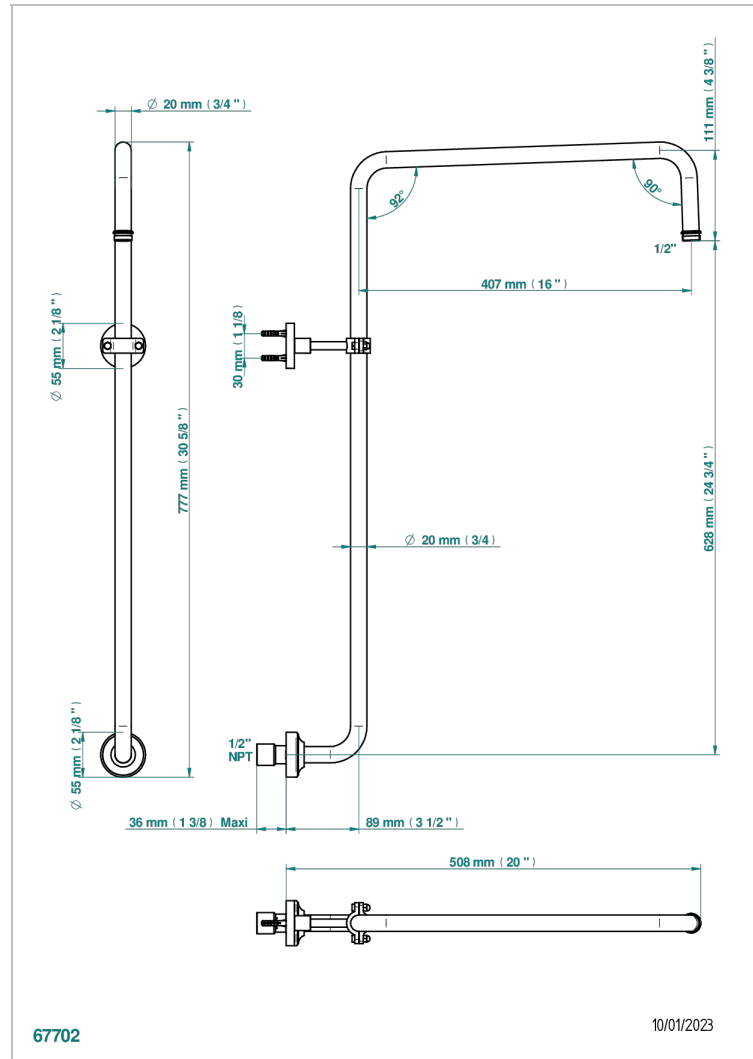

BAMBOU BLACK CRYSTAL

A33-83/US

Curved shower arm 1/2"

CHARACTERISTIC

- Bambou Black crystal
- Curved shower arm 1/2"

AVAILABLE FINITIONS

Black ceram - D30
Blush PVD - H62
Brass color PVD - H49
Brown bronze color PVD - F33
Chrome polished - A02
Chrome polished / gold polished - G02

Copper antique matt, coated - H07
Gold color PVD - H52
Gold mat - F07
Gold polished - F01
Graphite PVD - H64
Light coated bronze - D01

Matt Umber PVD - H67
Matt blush PVD - H60
Matt brass color PVD - H50
Matt brown bronze color PVD - F34
Matt chrome (American satin) - C02
Matt gold color PVD - H53

Matt graphite PVD - H65
Matt nickel (American satin) - C01
Matt nickel color PVD - H56
Nickel antique / Sovereign - H28
Nickel color PVD - H55
Nickel polished - B01

Soft gold - F30
Soft matt gold - F31
Umber PVD - H66