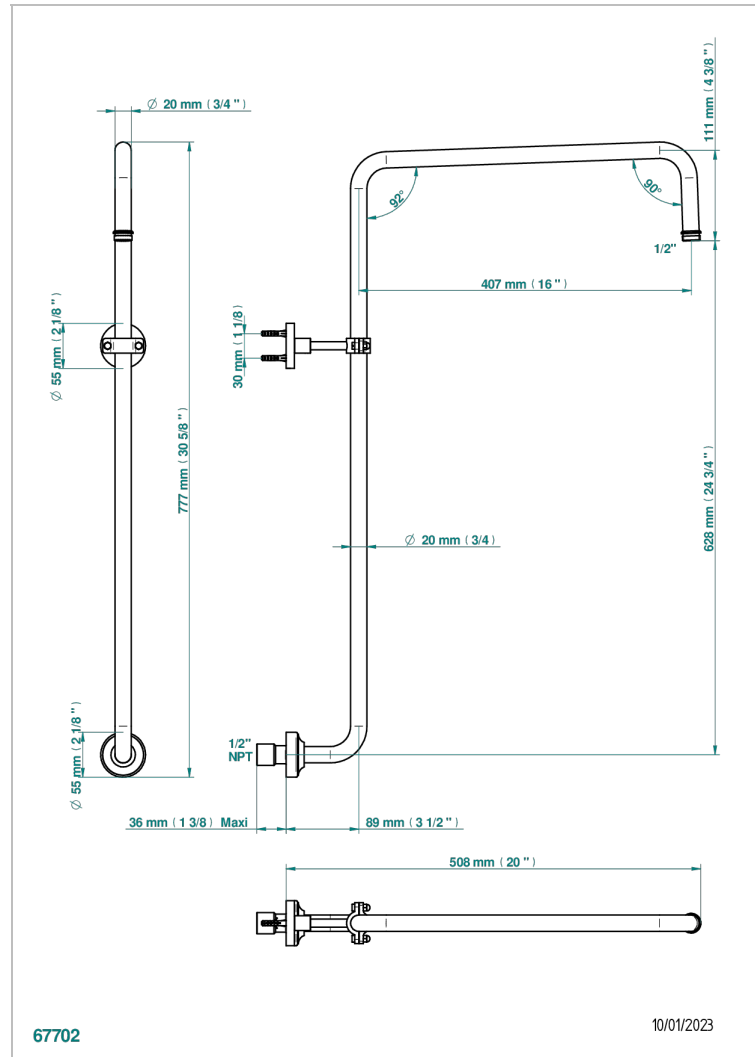

MOSSI CLEAR CRYSTAL

A2N-83/US

Curved shower arm 1/2"

67702

10/01/2023

CHARACTERISTIC

- Mossi Clear crystal
- Curved shower arm 1/2"

AVAILABLE FINITIONS