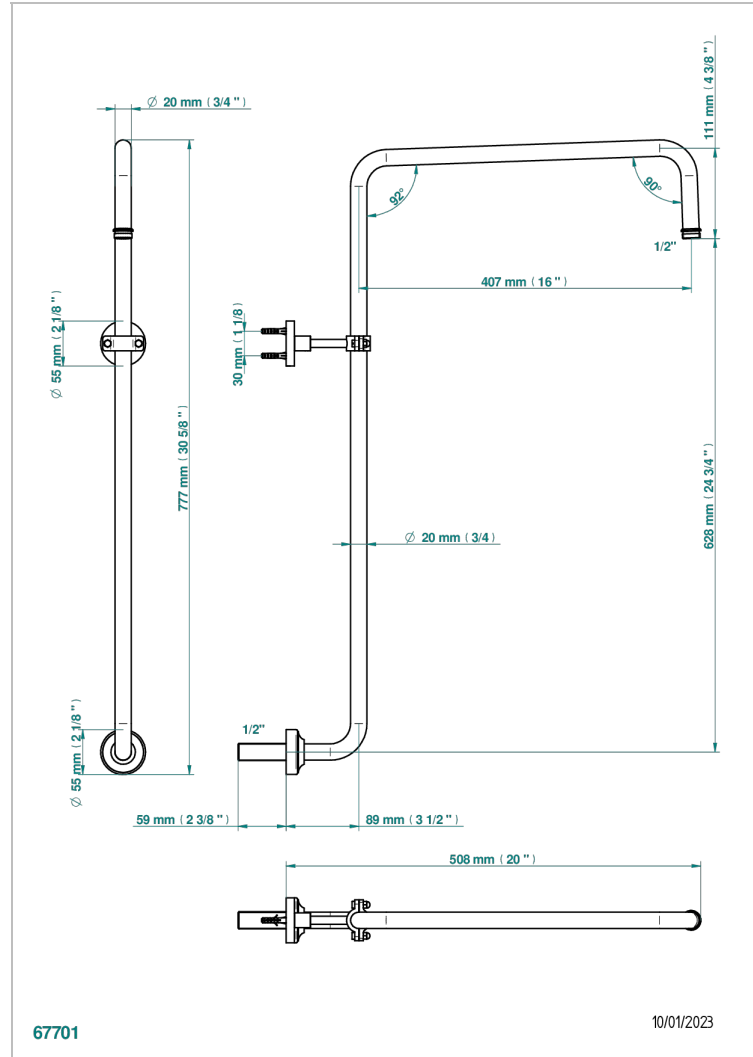

MONTAIGNE VENUS WHITE MARBLE WITH LEVER HANDLES

G3W-83

Curved shower arm 1/2"

CHARACTERISTIC

- Montaigne Venus white marble with lever handles
- Curved shower arm 1/2"

AVAILABLE FINITIONS

Antique nickel - H28
Black ceram - D30
Blush PVD - H62
Brass color PVD - H49
Brown bronze color PVD - F33
Gold color PVD - H52

Graphite PVD - H64
Lacquered light bronze - D01
Matt Umber PVD - H67
Matt blush PVD - H60
Matt brass color PVD - H50
Matt brown bronze color PVD - F34

Matt chrome - C02
Matt gold - F07
Matt gold color PVD - H53
Matt graphite PVD - H65
Matt nickel (color finish) - C01
Matt nickel color PVD - H56

Nickel color PVD - H55
Polished chrome (color finish) - A02
Polished chrome / Polished gold (color finish) - G02
Polished gold (color finish) - F01
Polished nickel - B01
Soft gold - F30

Soft matt gold - F31
Umber PVD - H66
Varnished matt antique red copper (color finish) - H07