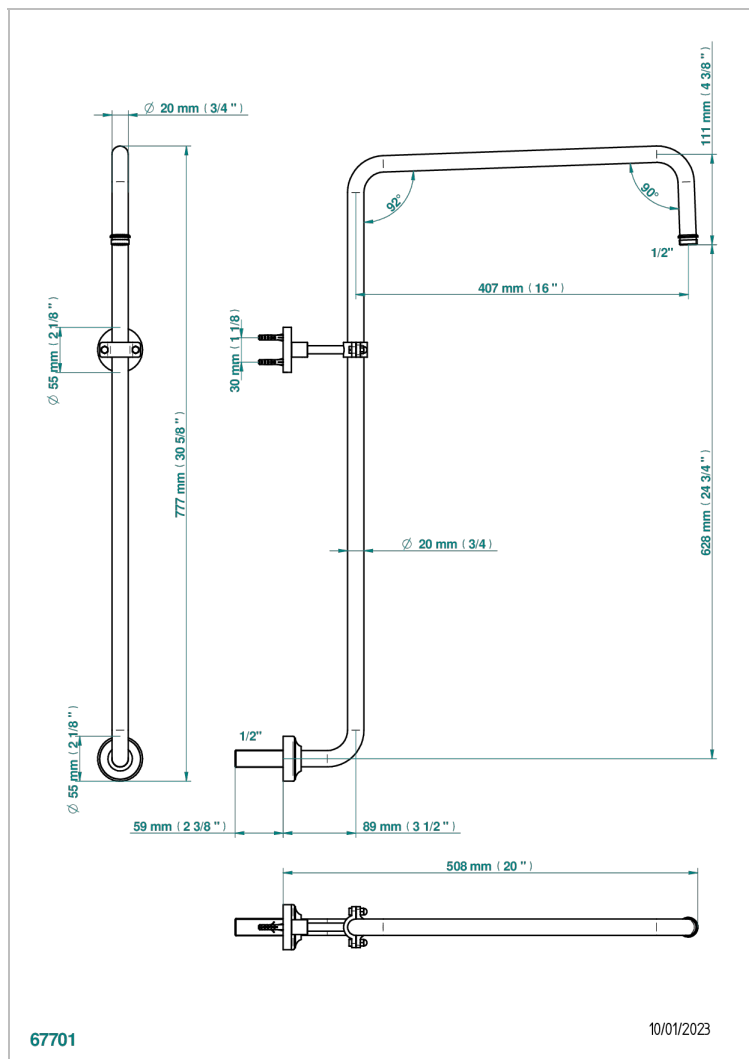

# MONTAIGNE LEONARDO GREY MARBLE

G3T-83

Curved shower arm 1/2"

## CHARACTERISTIC

- Montaigne Leonardo Grey marble
- Curved shower arm 1/2"