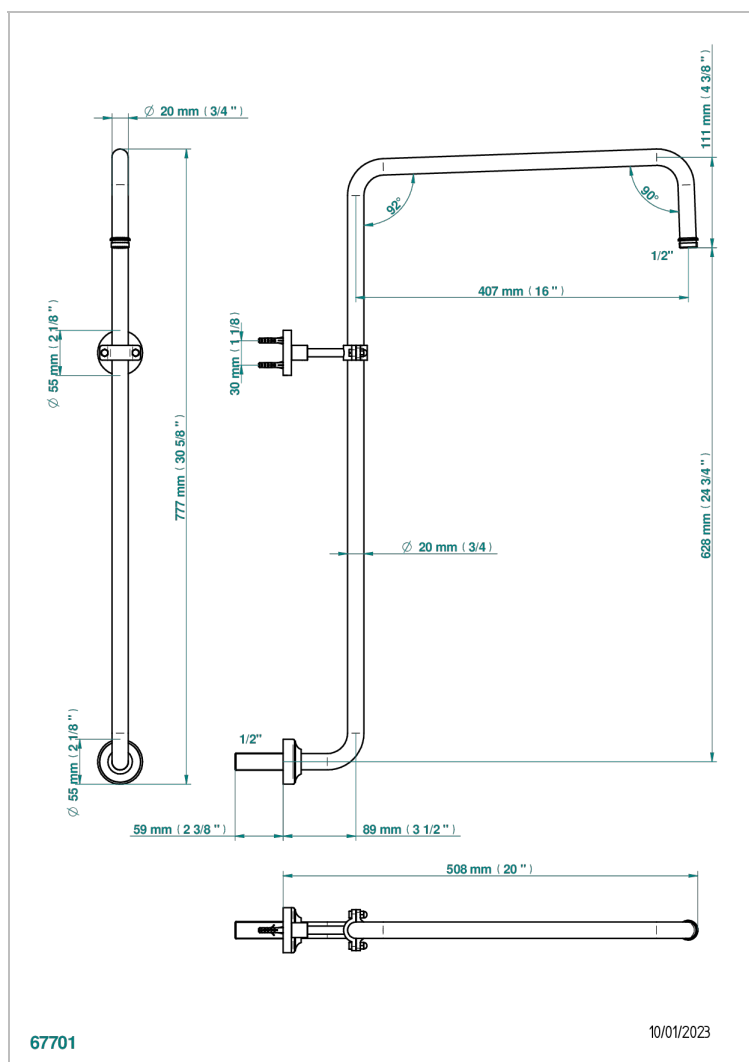

POMME GOLD LUSTER CRYSTAL

A46-83

Curved shower arm 1/2"

CHARACTERISTIC

- Pomme Gold luster crystal
- Curved shower arm 1/2"

AVAILABLE FINITIONS

Antique nickel - H28
Black ceram - D30
Blush PVD - H62
Brass color PVD - H49
Brown bronze color PVD - F33
Gold color PVD - H52

Nickel color PVD - H55
Polished chrome (color finish) - A02
Polished chrome / Polished gold (color finish) - G02
Polished gold (color finish) - F01
Polished nickel - B01
Soft gold - F30

Soft matt gold - F31
Umber PVD - H66
Varnished matt antique red copper (color finish) - H07