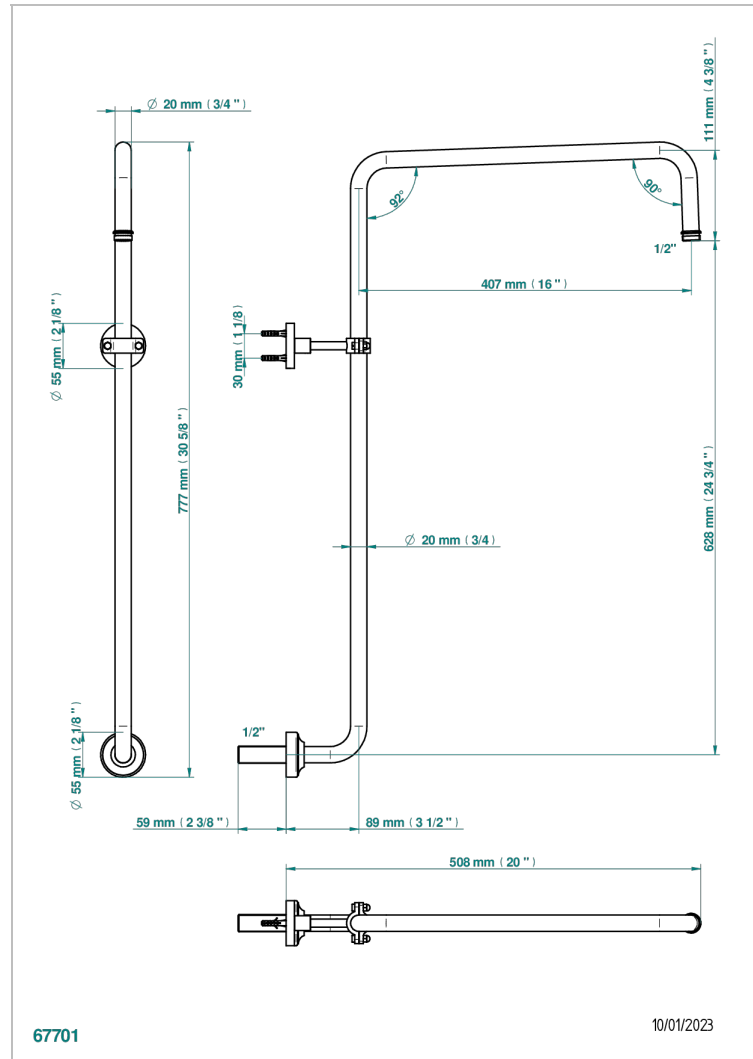

# BAMBOU CLEAR CRYSTAL

A35-83

Curved shower arm 1/2"

## CHARACTERISTIC

- Bambo Clear crystal
- Curved shower arm 1/2"

## AVAILABLE FINITIONS

Antique nickel - H28  
Black ceram - D30  
Blush PVD - H62  
Brass color PVD - H49  
Brown bronze color PVD - F33  
Gold color PVD - H52

Graphite PVD - H64  
Lacquered light bronze - D01  
Matt Umber PVD - H67  
Matt blush PVD - H60  
Matt brass color PVD - H50  
Matt brown bronze color PVD - F34