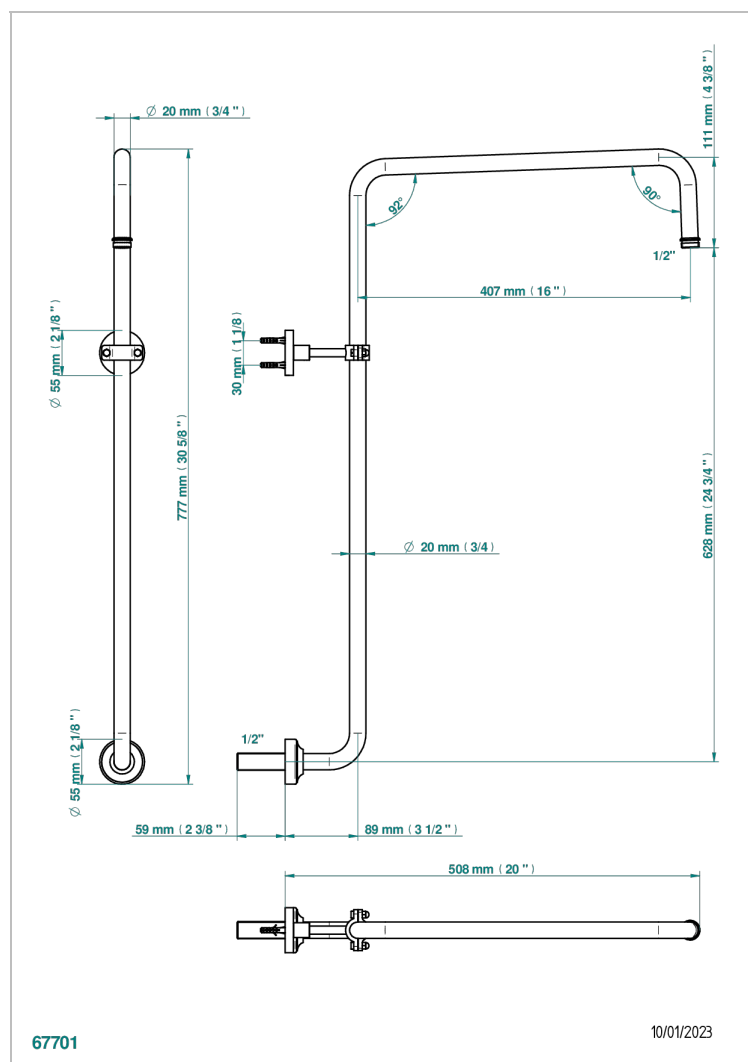

BAMBOU AMBER CRYSTAL

A34-83

Curved shower arm 1/2"

CHARACTERISTIC

- BamboU Amber crystal
- Curved shower arm 1/2"

AVAILABLE FINITIONS

Antique nickel - H28
Black ceram - D30
Blush PVD - H62
Brass color PVD - H49
Brown bronze color PVD - F33
Gold color PVD - H52

Nickel color PVD - H55
Polished chrome (color finish) - A02
Polished chrome / Polished gold (color finish) - G02
Polished gold (color finish) - F01
Polished nickel - B01
Soft gold - F30

Soft matt gold - F31
Umber PVD - H66
Varnished matt antique red copper (color finish) - H07